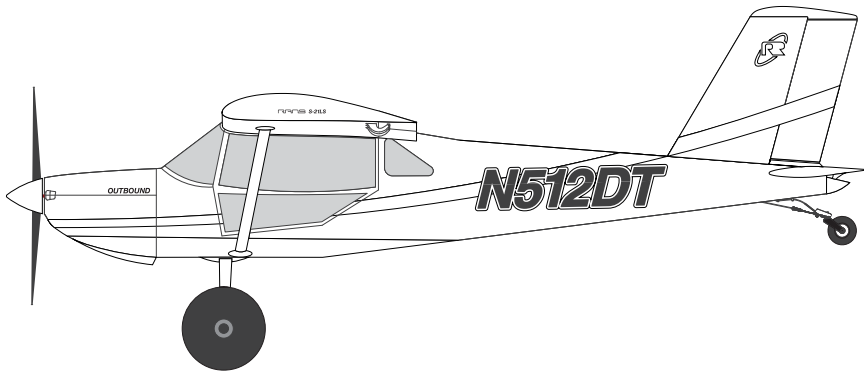

# Knight Scheme

RED / CHARCOAL / WHITE    TAILDRAGGER / N NUMBERS FILL / N NUMBERS STROKE / RANS ORBITAL / OPTIONAL CHECKERED TAIL

Customer:

S-21 Outbound / Taildragger

Doors Unpainted    Solid Tail Group

# Shirley Scheme Taildragger

Customer:

S-21 Outbound / Trike

Doors Unpainted    Solid Tail Group

MAROON / SILVER / CHARCOAL    TAILDRAGGER / N NUMBERS FILL / N NUMBERS STROKE / RANS ORBITAL