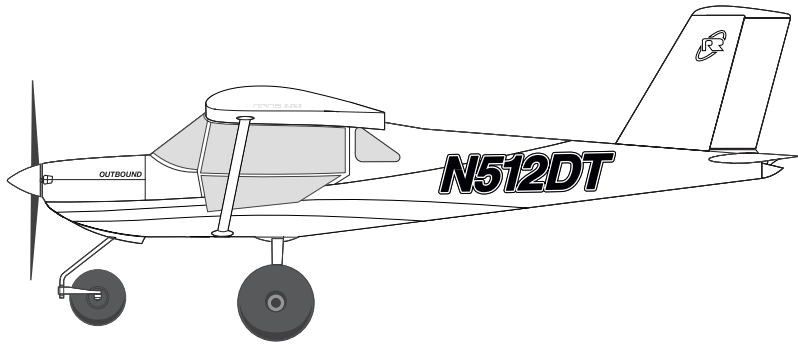

# Classic Scheme

BLUE / BLACK / SILVER

TAILDRAGGER / N NUMBERS FILL / N NUMBERS STROKE / RANS ORBITAL / OPTIONAL CHECKERED TAIL

Customer:

S-21 Outbound / Trike

Doors Unpainted    Solid Tail Group

# Encore Scheme

Customer:

S-21 Outbound / Trike

BLUE / BLACK / GRAY / SILVER

TAILDRAGGER / N NUMBERS FILL / N NUMBERS STROKE / RANS ORBITAL / OPTIONAL CHECKERED TAIL

Doors Unpainted Wing & Tail Group Accents