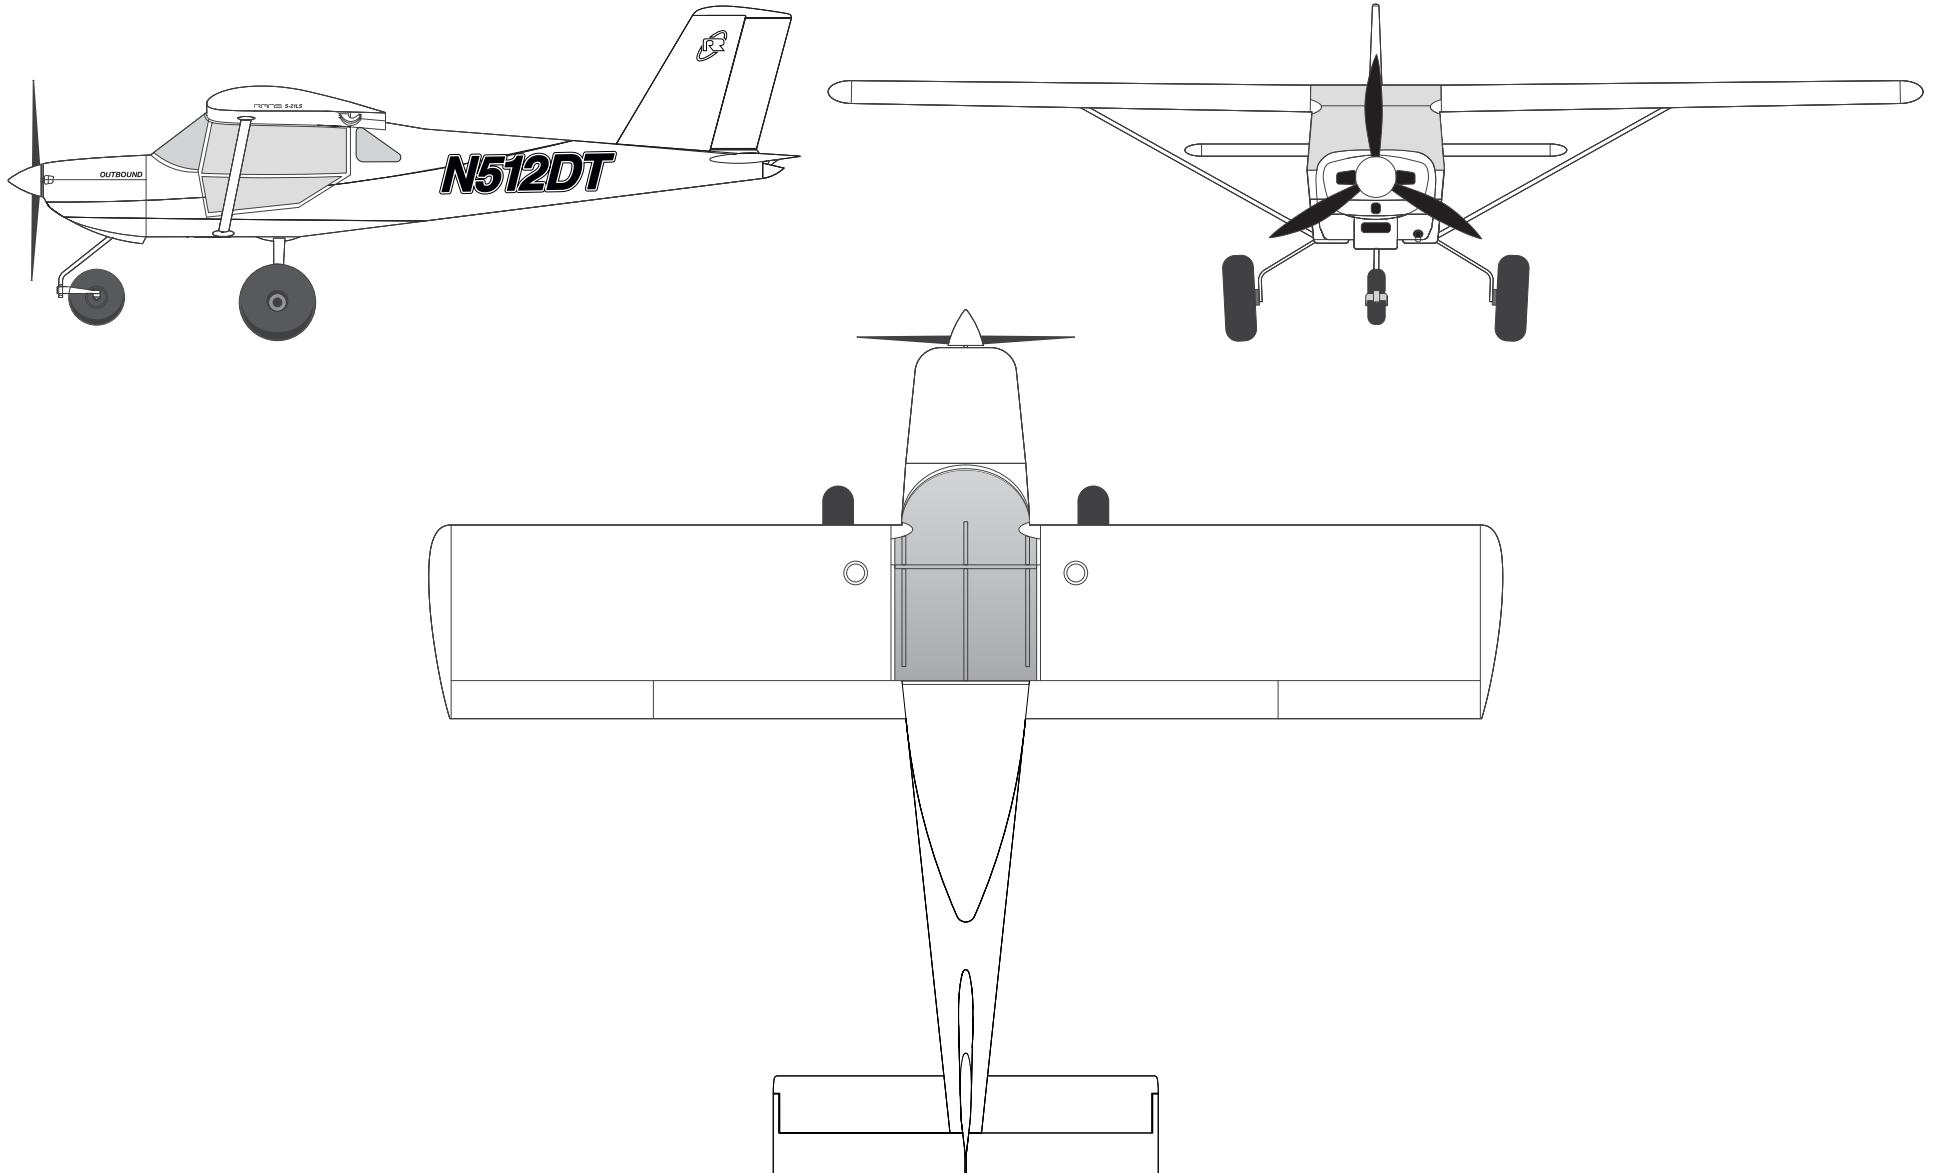

# Standard Scheme

BLUE / BLACK / SILVER      TAILDRAGGER / N NUMBERS FILL / N NUMBERS STROKE / RANS ORBITAL / OPTIONAL CHECKERED TAIL

Customer:

S-21 Outbound / Trike  
Doors Unpainted