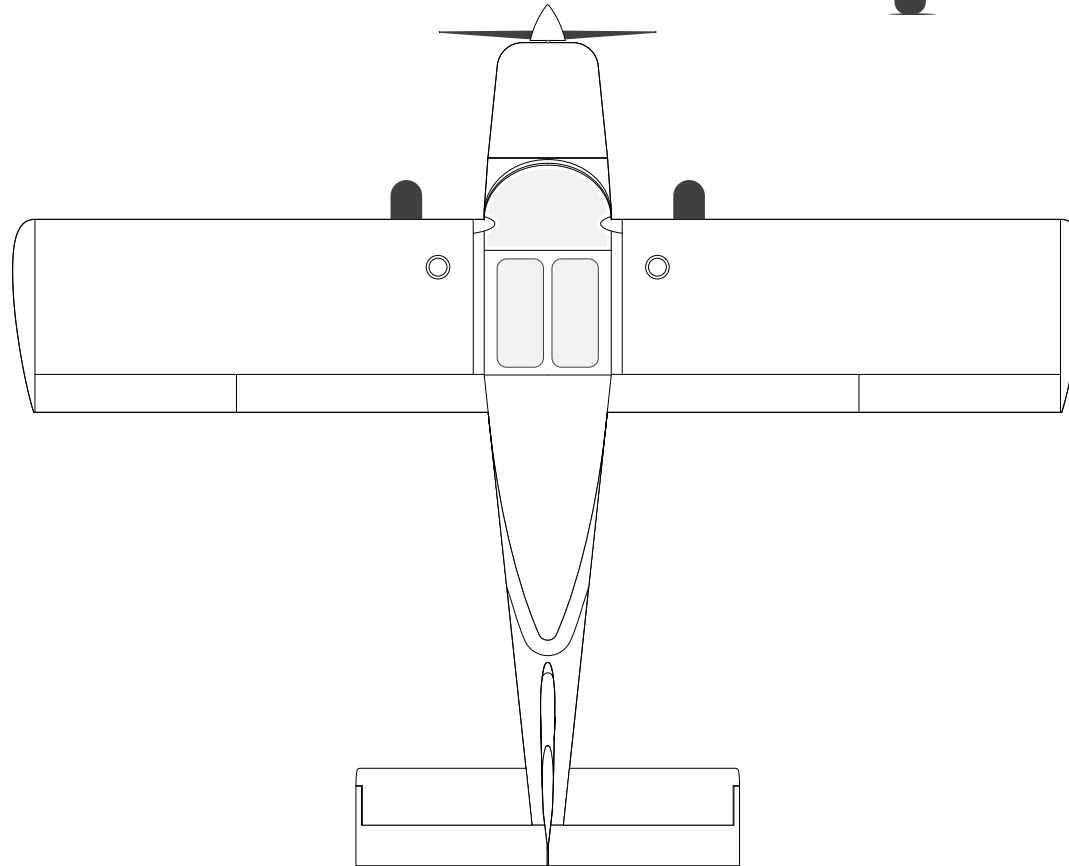

# Knight Scheme

RED / CHARCOAL / WHITE    TAILDRAGGER / N NUMBERS FILL / N NUMBERS STROKE / RANS ORBITAL / OPTIONAL CHECKERED TAIL

Customer:

S-21 Outbound / Taildragger

Doors Unpainted    Solid Tail Group