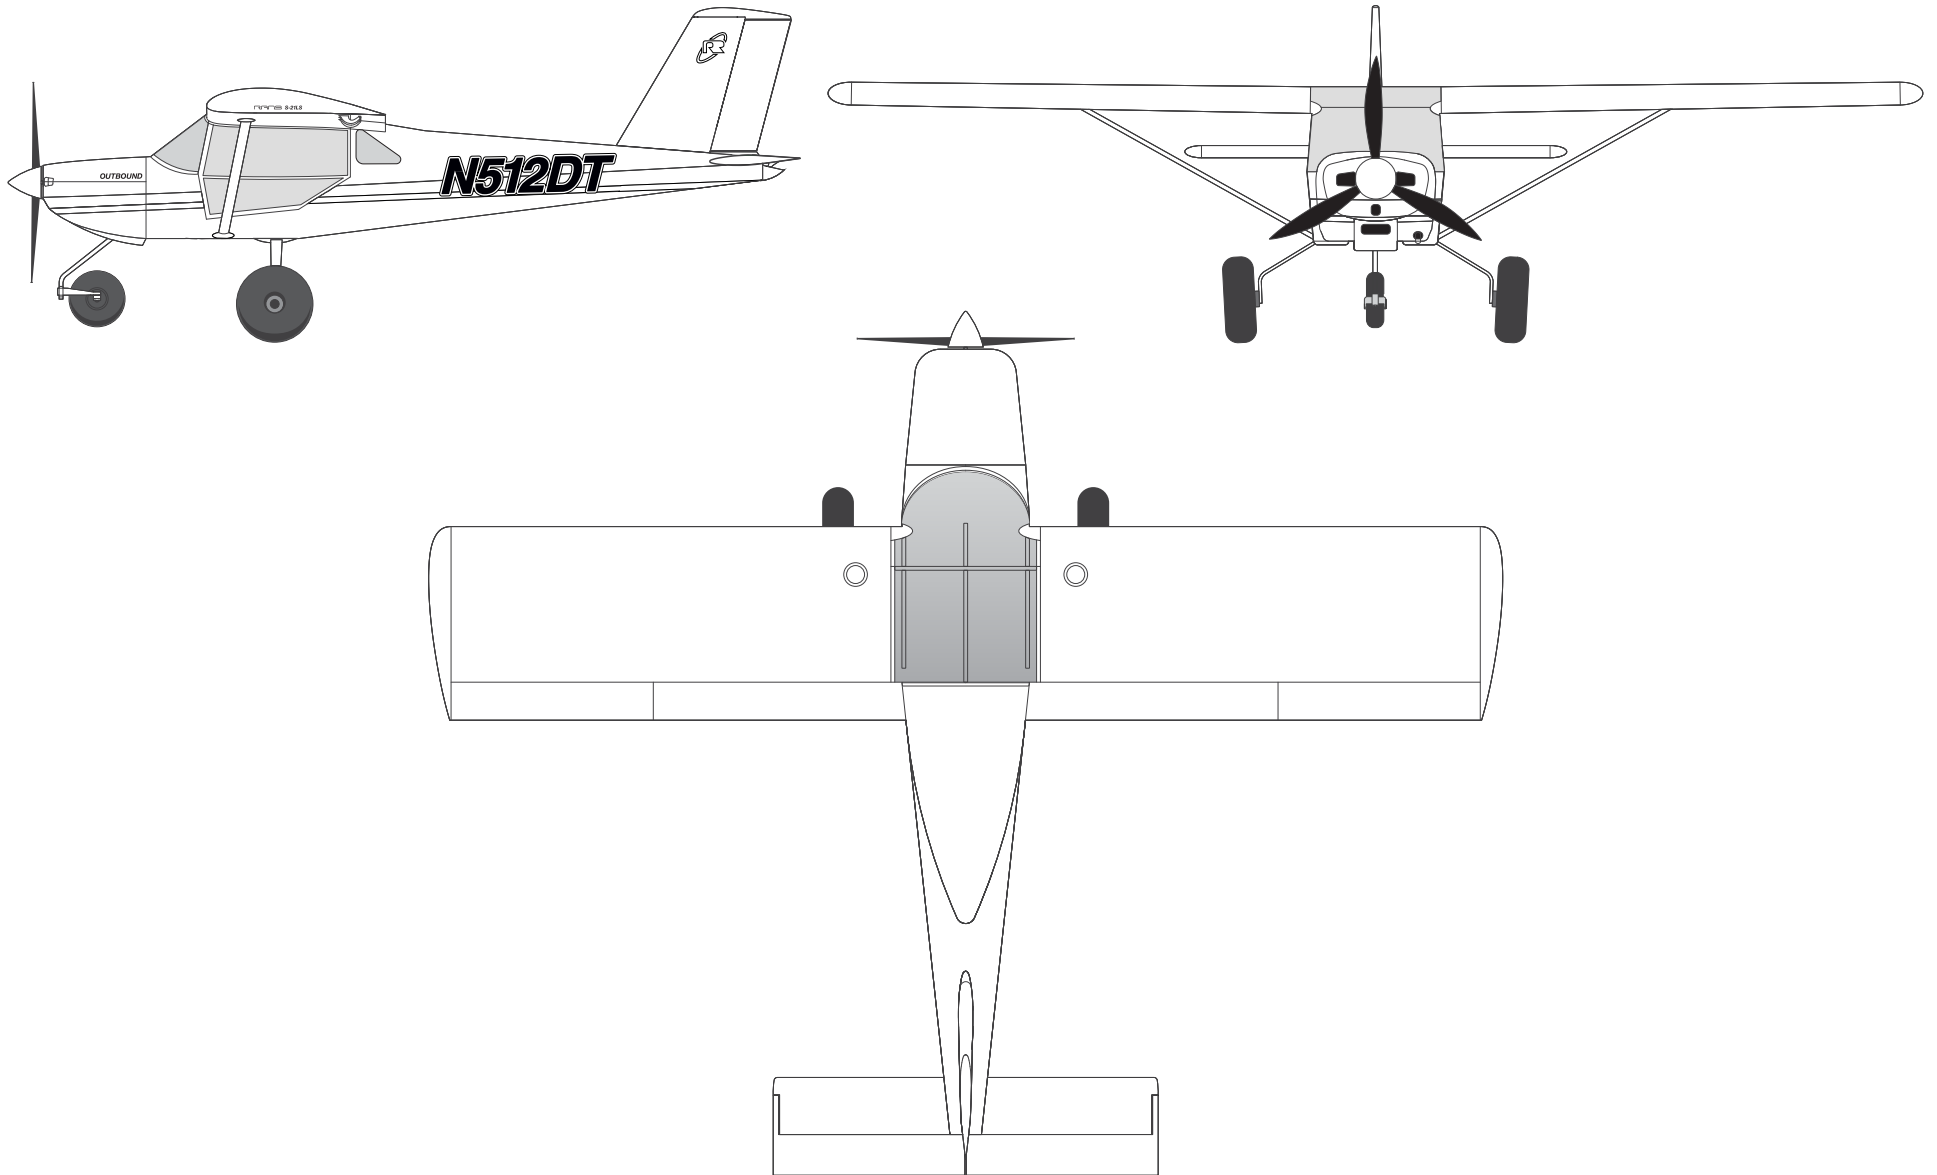

# Shirley Scheme Taildragger

Customer:

S-21 Outbound / Trike

Doors Unpainted    Solid Tail Group

MAROON / SILVER / CHARCOAL    TAILDRAGGER / N NUMBERS FILL / N NUMBERS STROKE / RANS ORBITAL