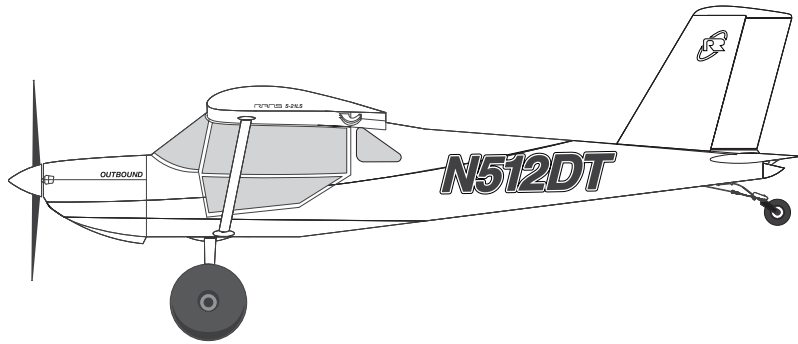

# Standard Scheme

RED / CHARCOAL / WHITE    TAILDRAGGER / N NUMBERS FILL / N NUMBERS STROKE / RANS ORBITAL / OPTIONAL CHECKERED TAIL

Customer:

S-21 Outbound / Taildragger

Doors Unpainted

# Classic Scheme

RED / CHARCOAL / WHITE    TAILDRAGGER / N NUMBERS FILL / N NUMBERS STROKE / RANS ORBITAL / OPTIONAL CHECKERED TAIL

Customer:

S-21 Outbound / Taildragger

Doors Unpainted    Solid Tail Group