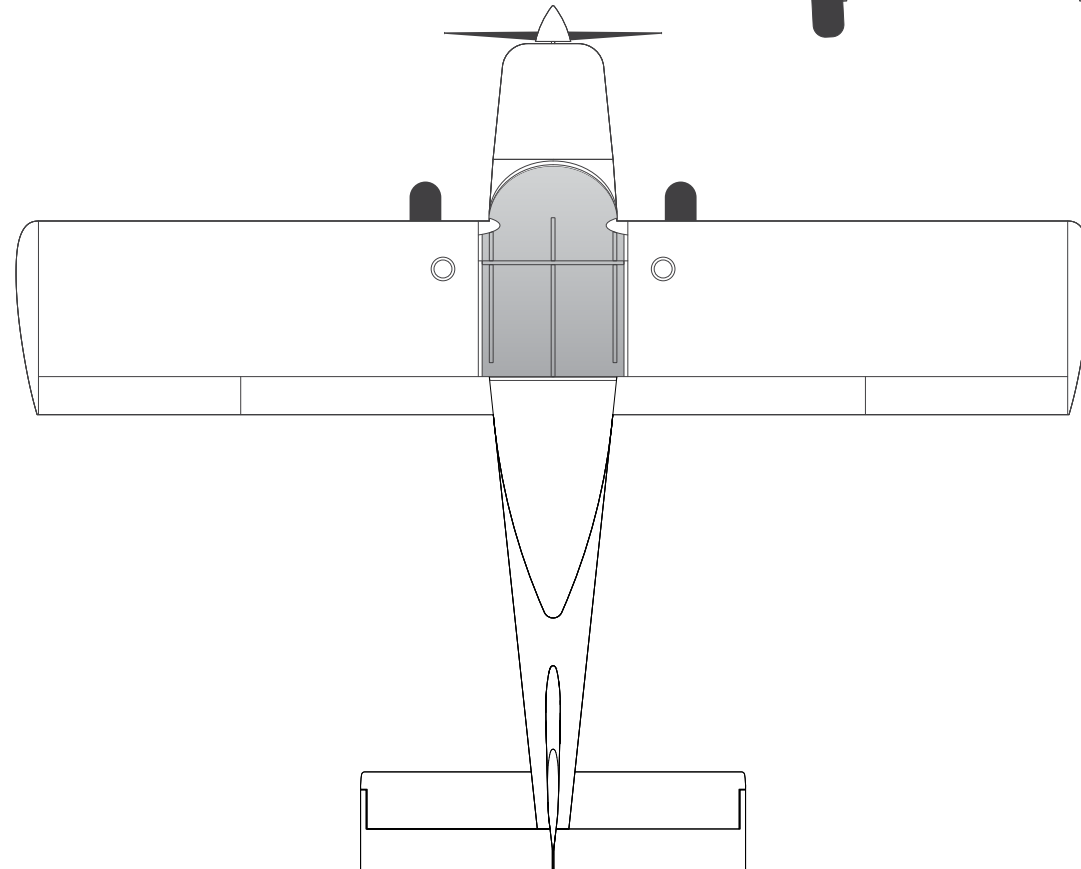

# Standard Scheme

RED / CHARCOAL / WHITE    TAILDRAGGER / N NUMBERS FILL / N NUMBERS STROKE / RANS ORBITAL / OPTIONAL CHECKERED TAIL

Customer:

S-21 Outbound / Taildragger

Doors Unpainted