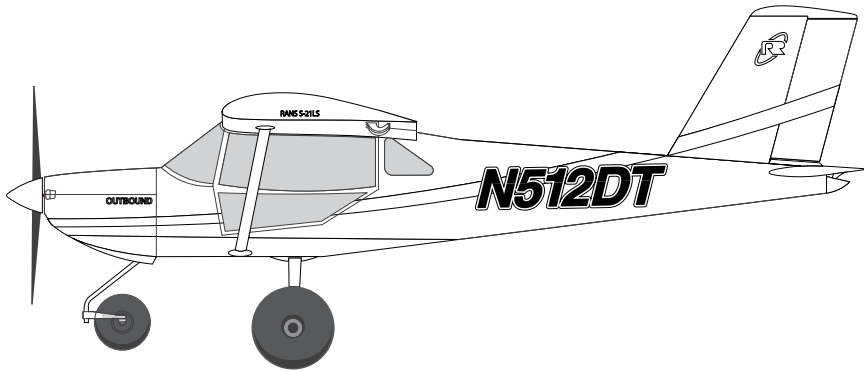

# Knight Scheme

BLUE / BLACK / SILVER

TAILDRAGGER / N NUMBERS FILL / N NUMBERS STROKE / RANS ORBITAL / OPTIONAL CHECKERED TAIL

Doors Unpainted Solid Tail Group

Customer:

S-21 Outbound / Trike