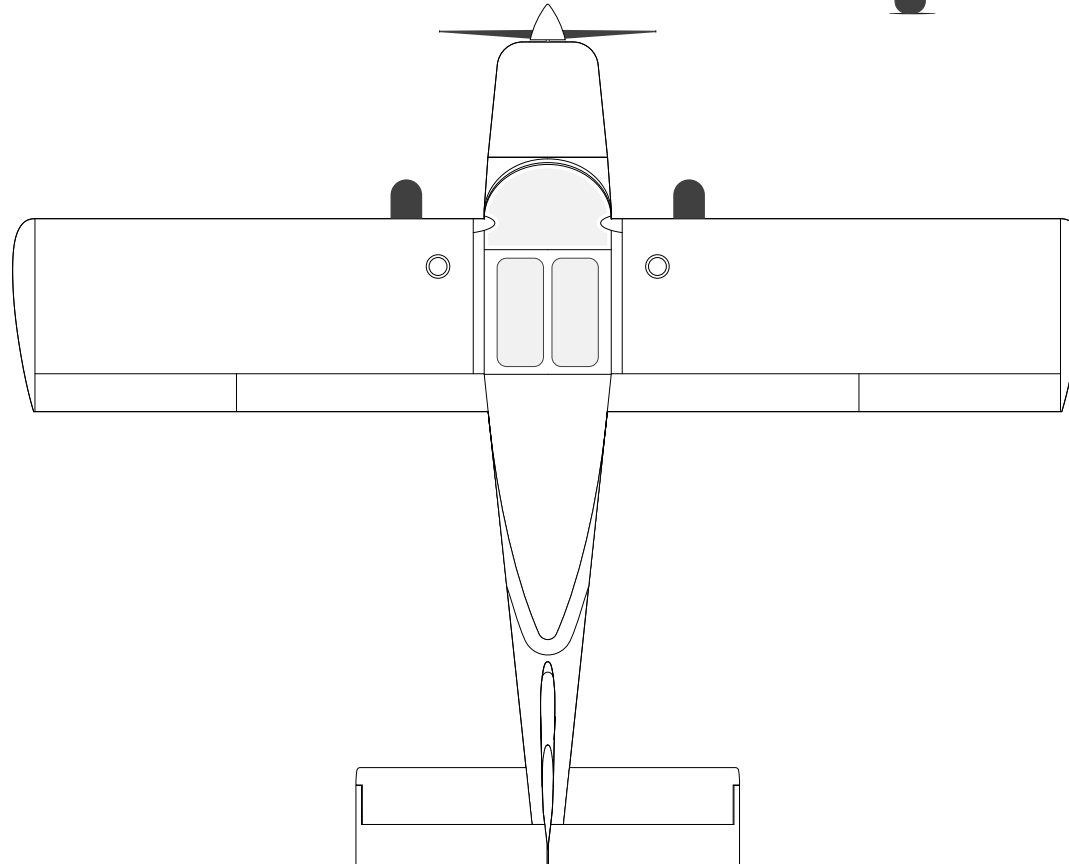

# Knight Scheme

BLUE / BLACK / SILVER

TAILDRAGGER / N NUMBERS FILL / N NUMBERS STROKE / RANS ORBITAL / OPTIONAL CHECKERED TAIL

Doors Unpainted Solid Tail Group

Customer:

S-21 Outbound / Trike