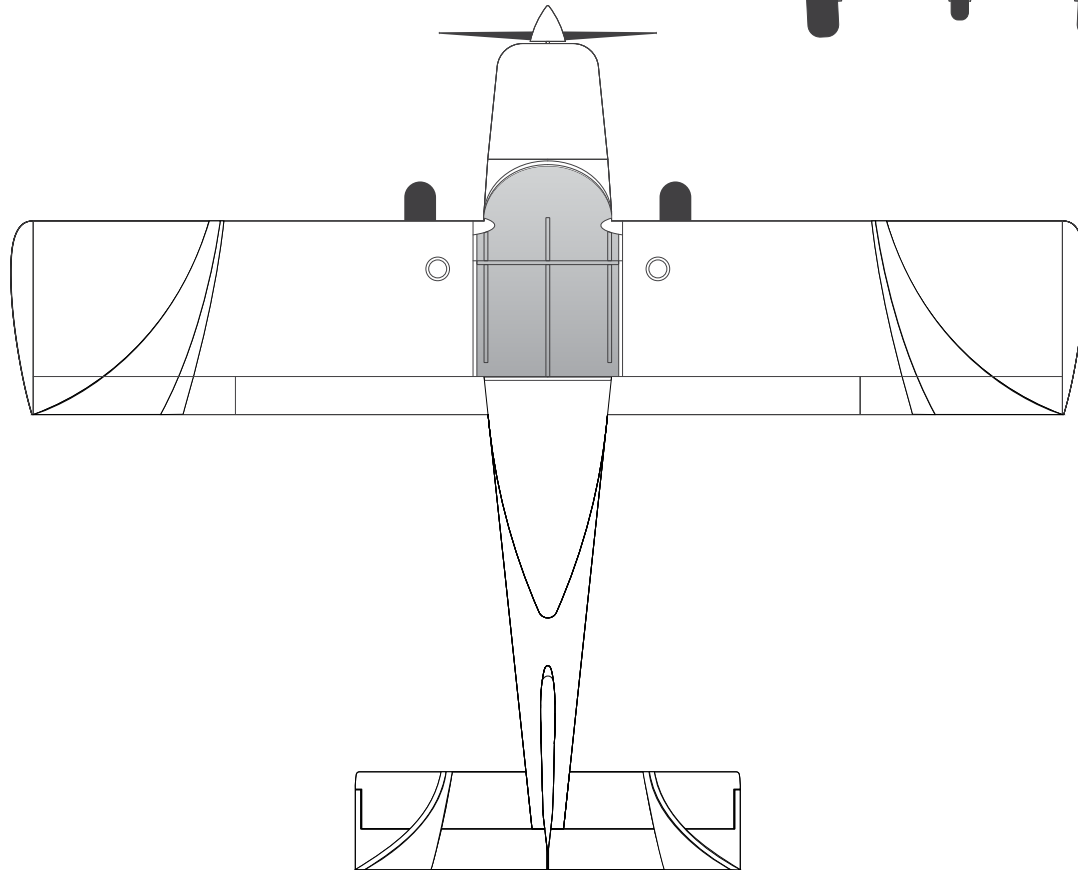

# Classic Scheme

BLUE / BLACK / SILVER

TAILDRAGGER / N NUMBERS FILL / N NUMBERS STROKE / RANS ORBITAL / OPTIONAL CHECKERED TAIL

Customer:

S-21 Outbound / Trike

Doors Unpainted    Solid Tail Group