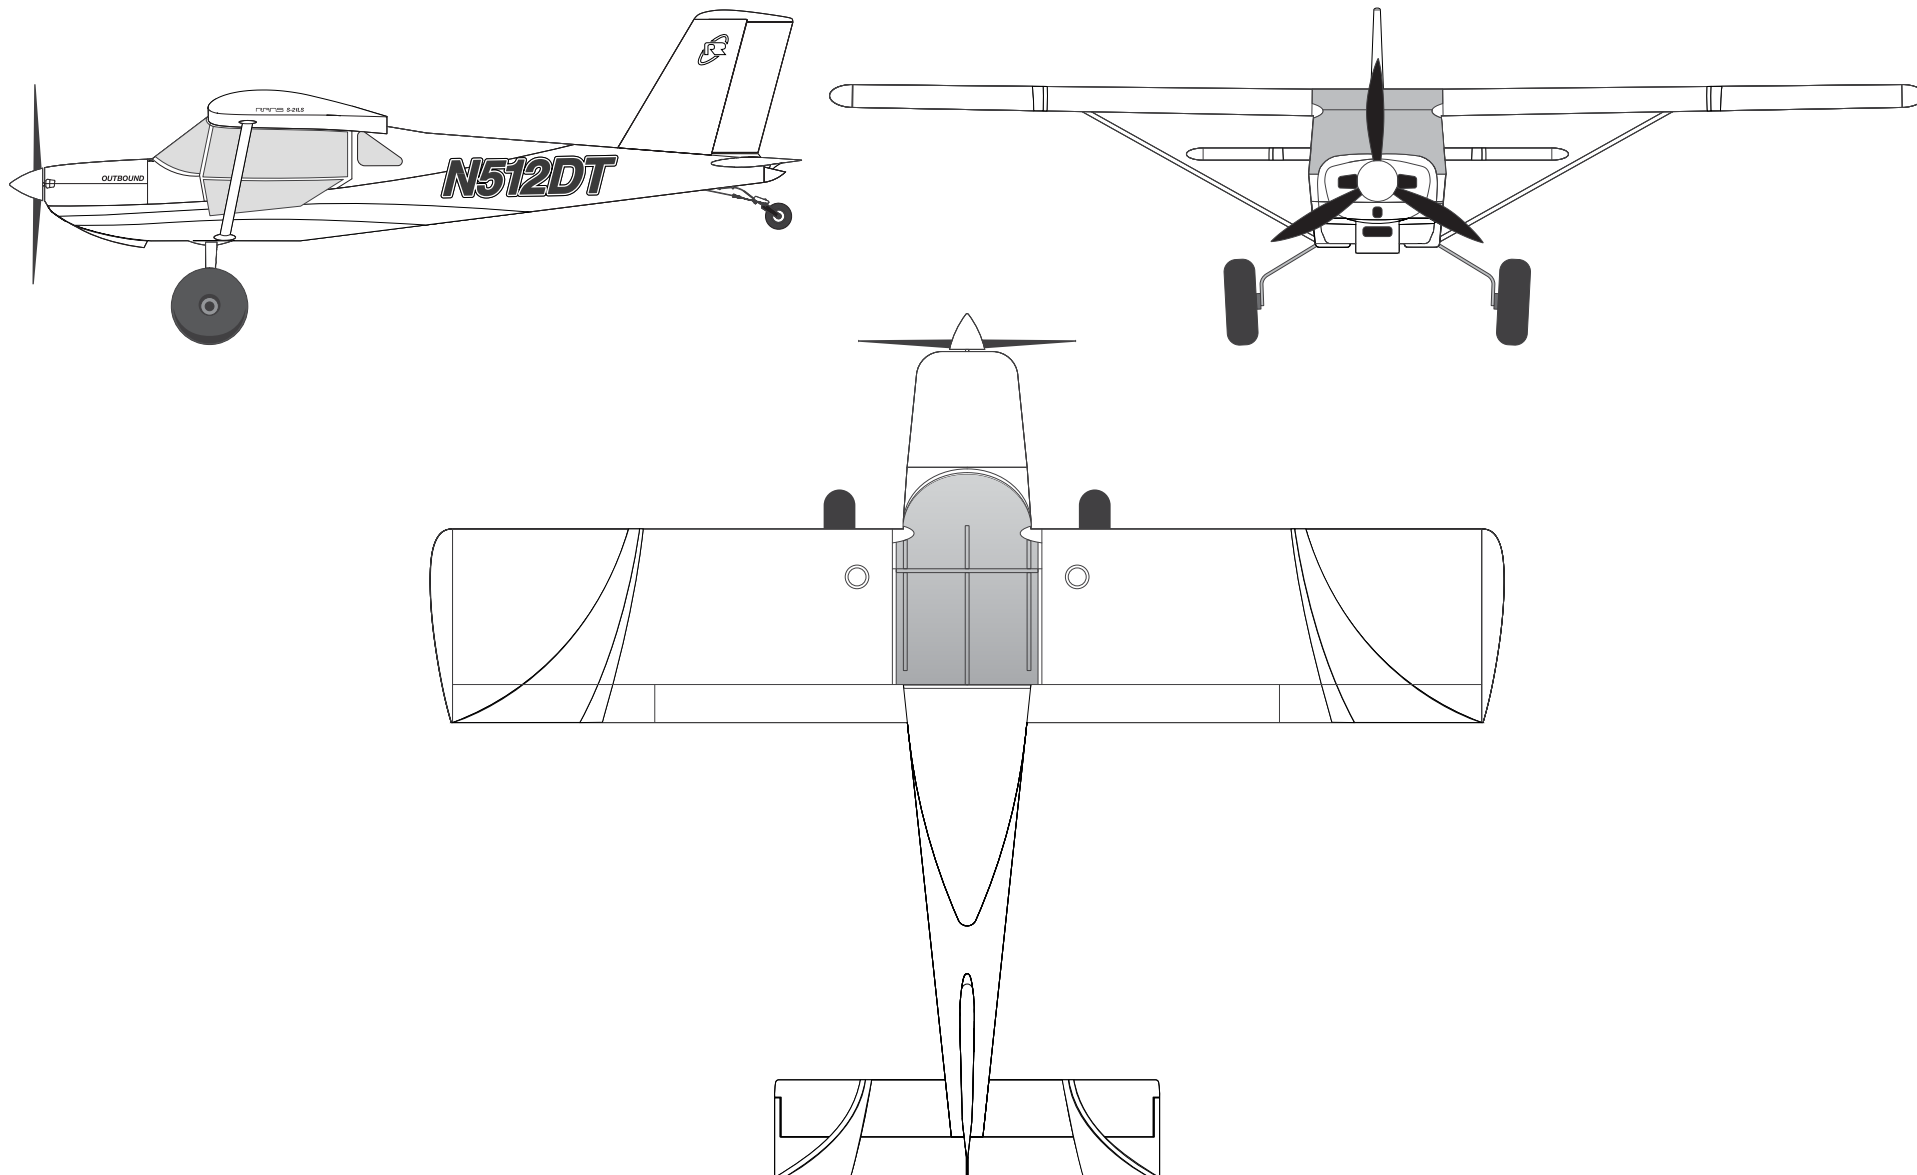

# Standard Scheme

RED / CHARCOAL / WHITE    TAILDRAGGER / N NUMBERS FILL / N NUMBERS STROKE / RANS ORBITAL / OPTIONAL CHECKERED TAIL

Customer:

S-21 Outbound / Taildragger

Doors Unpainted

# Classic Scheme

RED / CHARCOAL / WHITE    TAILDRAGGER / N NUMBERS FILL / N NUMBERS STROKE / RANS ORBITAL / OPTIONAL CHECKERED TAIL

Customer:

S-21 Outbound / Taildragger

Doors Unpainted    Solid Tail Group

# Encore Scheme

RED / CHARCOAL / SILVER / WHITE      TAILDRAGGER / N NUMBERS FILL / N NUMBERS STROKE / RANS ORBITAL / OPTIONAL CHECKERED TAIL

Doors Unpainted    Wing & Tail Group    Accents

Customer:

S-21 Outbound / Taildragger