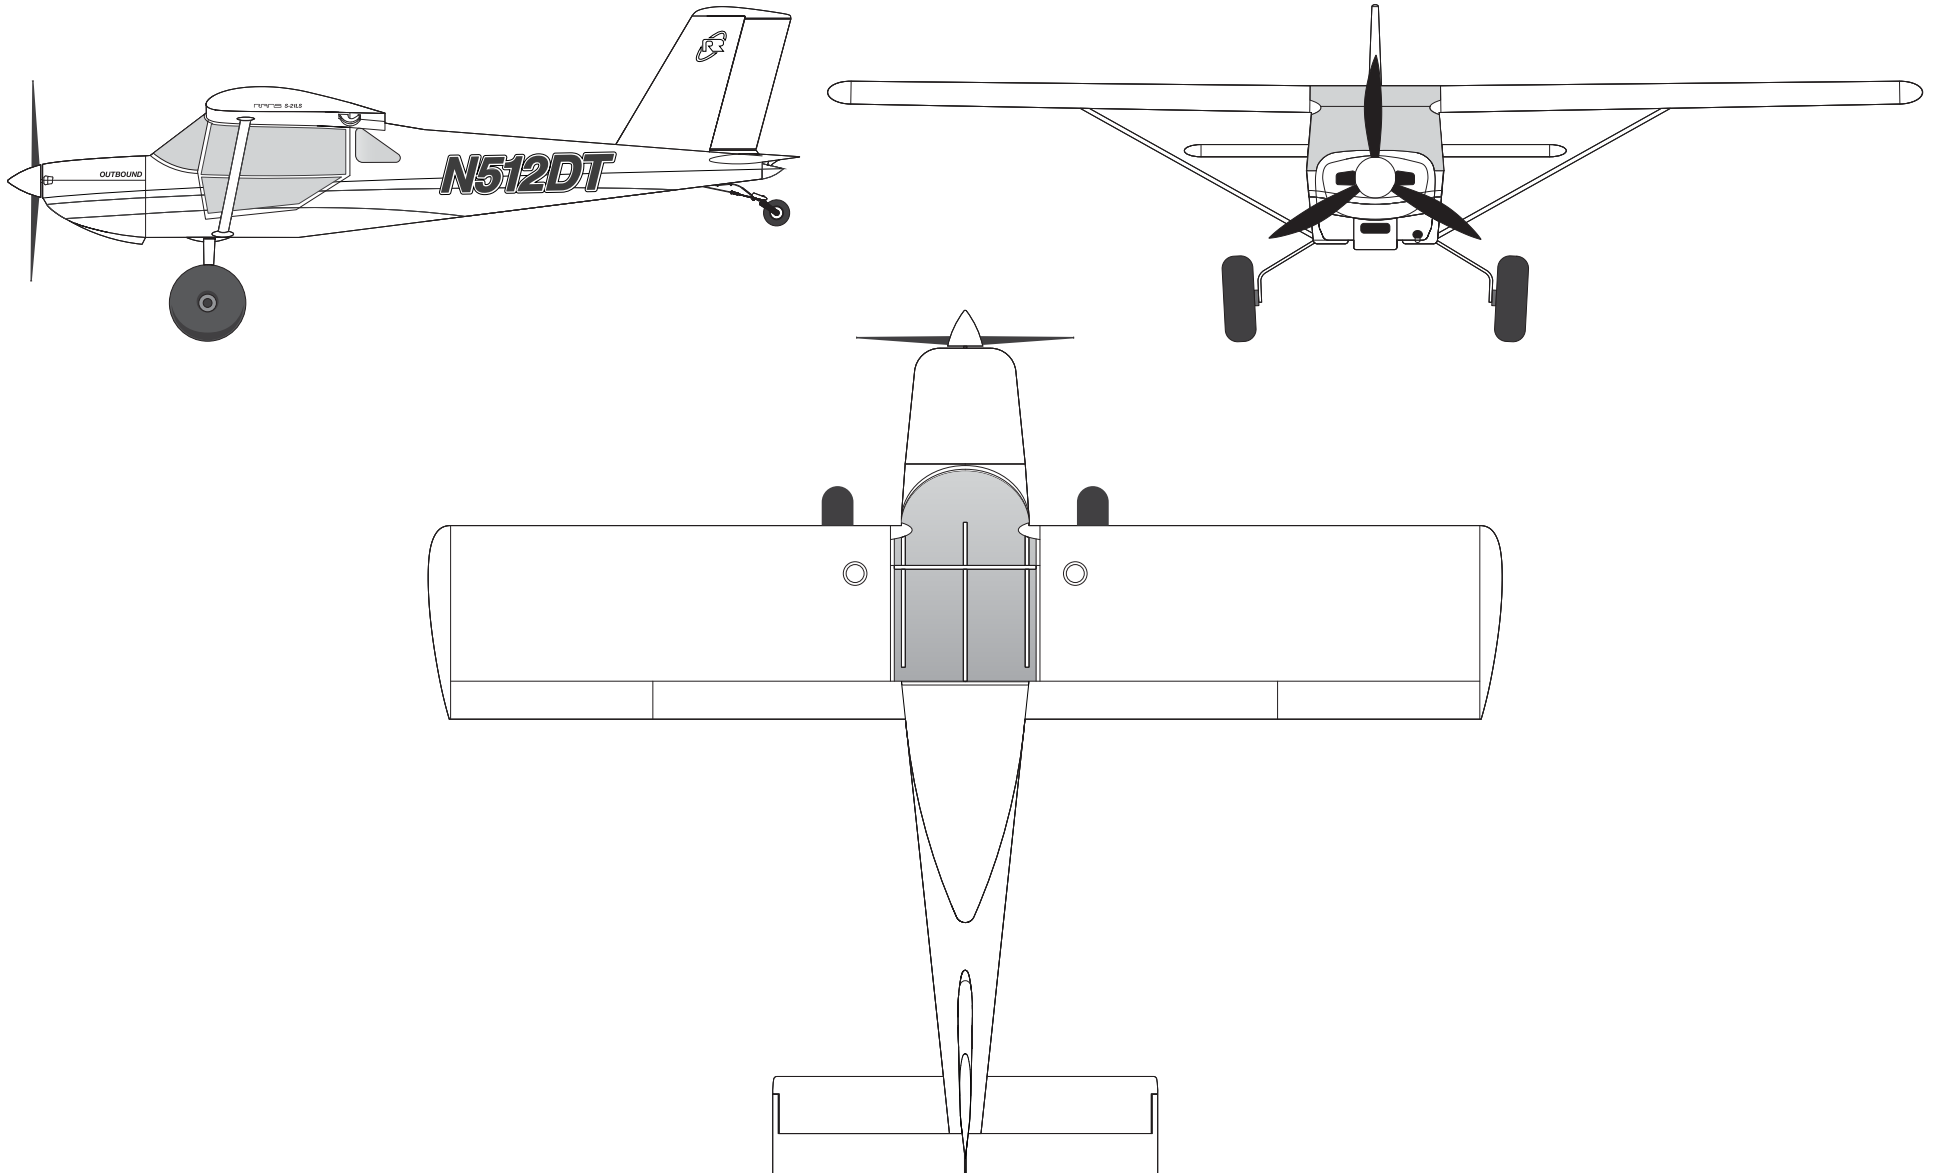

# Encore Scheme

RED / CHARCOAL / SILVER / WHITE      TAILDRAGGER / N NUMBERS FILL / N NUMBERS STROKE / RANS ORBITAL / OPTIONAL CHECKERED TAIL

Doors Unpainted    Wing & Tail Group    Accents

Customer:

S-21 Outbound / Taildragger

# Knight Scheme

RED / CHARCOAL / WHITE    TAILDRAGGER / N NUMBERS FILL / N NUMBERS STROKE / RANS ORBITAL / OPTIONAL CHECKERED TAIL

Customer:

S-21 Outbound / Taildragger

Doors Unpainted    Solid Tail Group