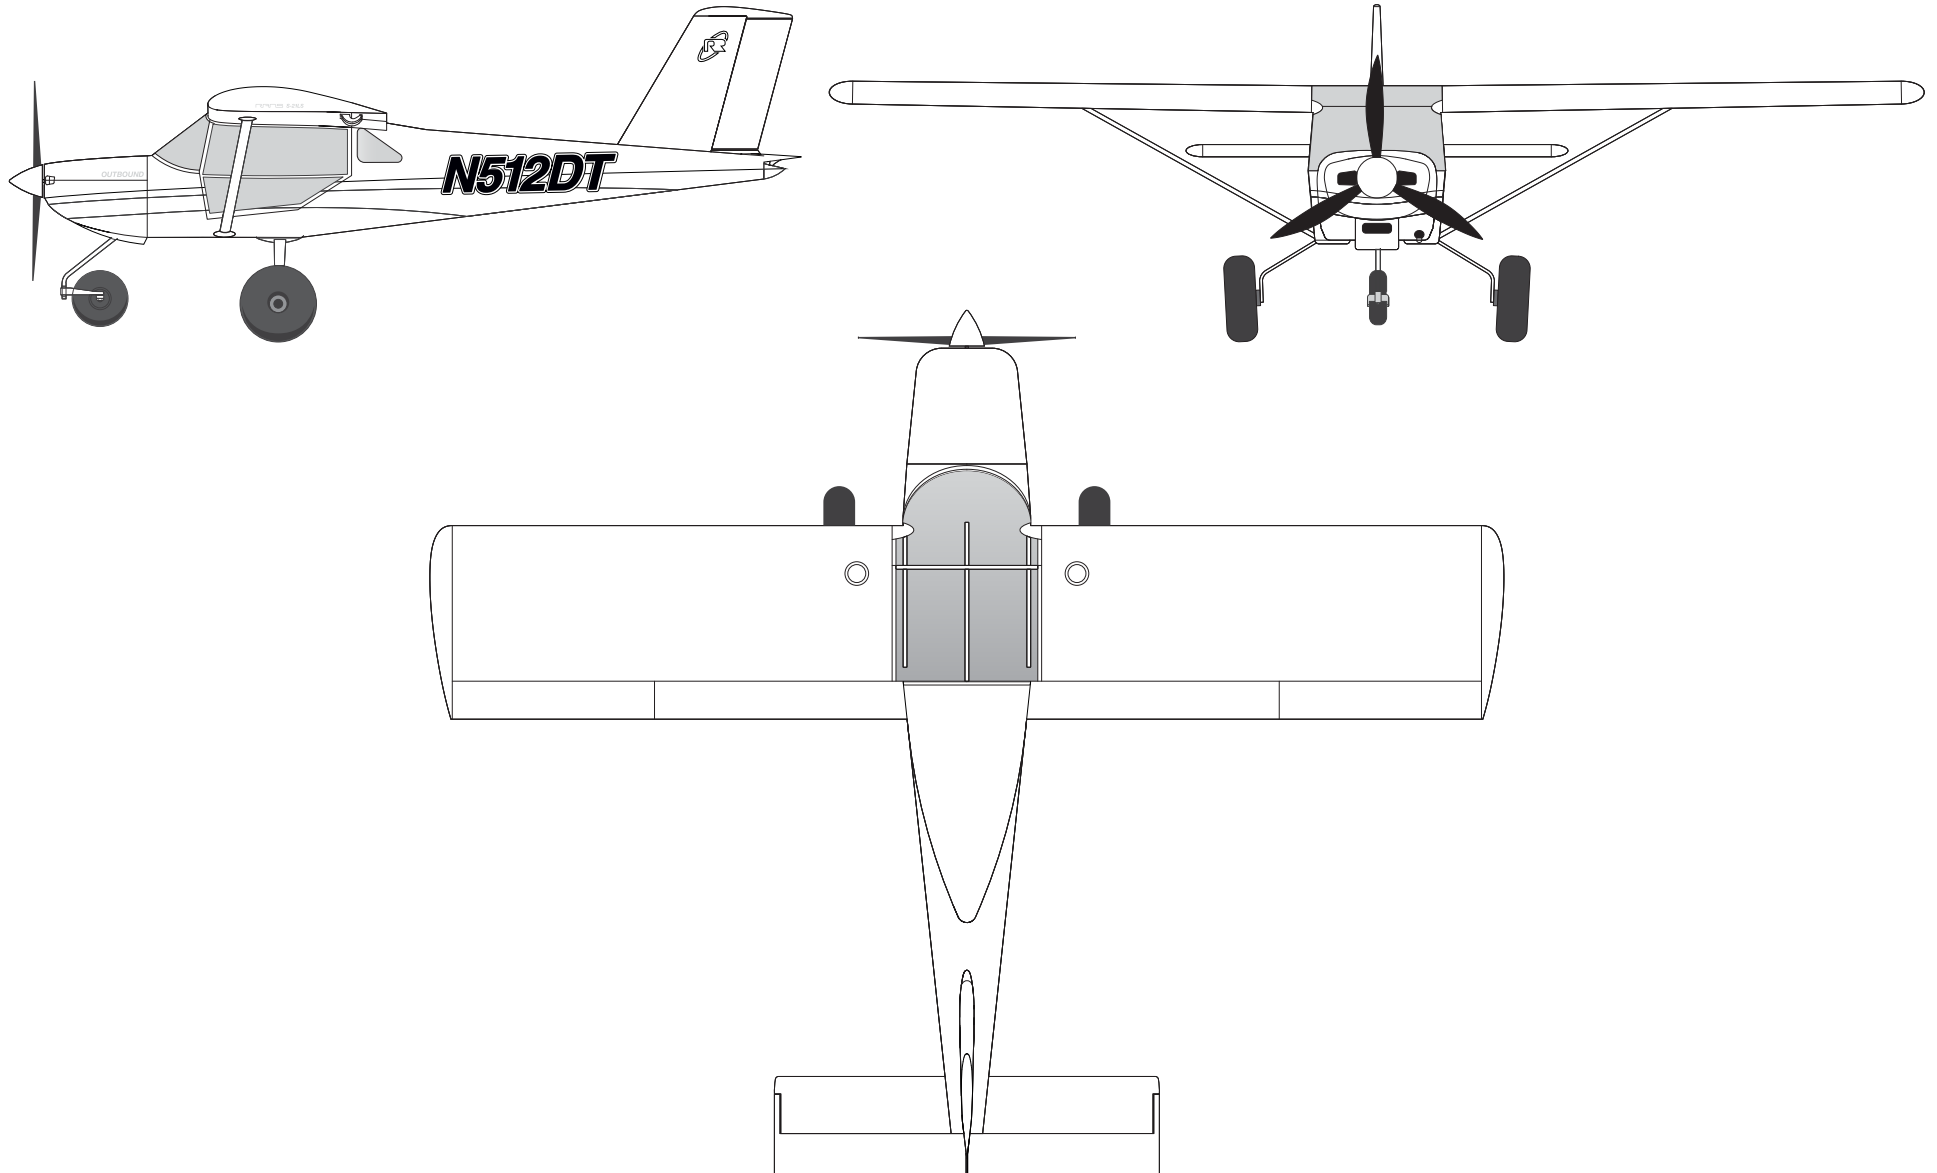

# Encore Scheme

Customer:

S-21 Outbound / Trike

BLUE / BLACK / GRAY / SILVER

TAILDRAGGER / N NUMBERS FILL / N NUMBERS STROKE / RANS ORBITAL / OPTIONAL CHECKERED TAIL

Doors Unpainted Wing & Tail Group Accents