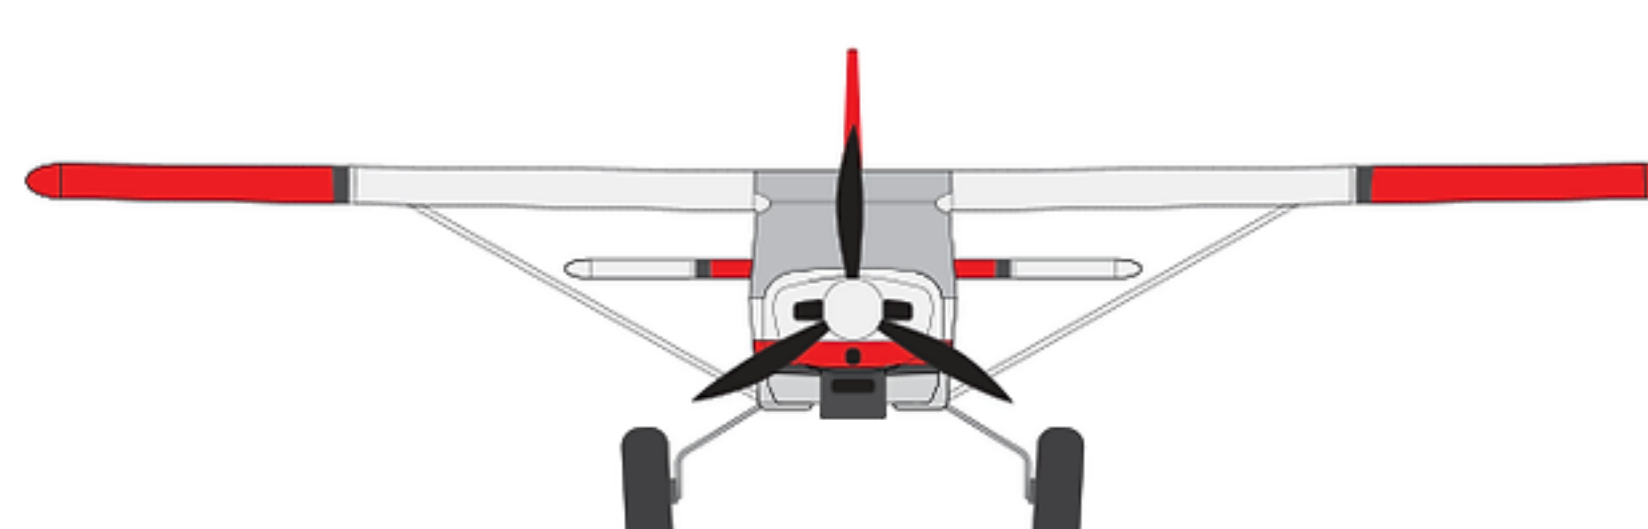

TAILDRAGGER PAINT SCHEMES

STANDARD SCHEME

CLASSIC SCHEME
+\$2,500

ENCORE SCHEME
+\$3,500

KNIGHT SCHEME
+\$3,500

SHIRLEY SCHEME
+\$3,500

TRIKE PAINT SCHEMES

STANDARD SCHEME

CLASSIC SCHEME
+\$2,500

ENCORE SCHEME
+\$3,500

KNIGHT SCHEME
+\$3,500

SHIRLEY SCHEME
+\$3,500