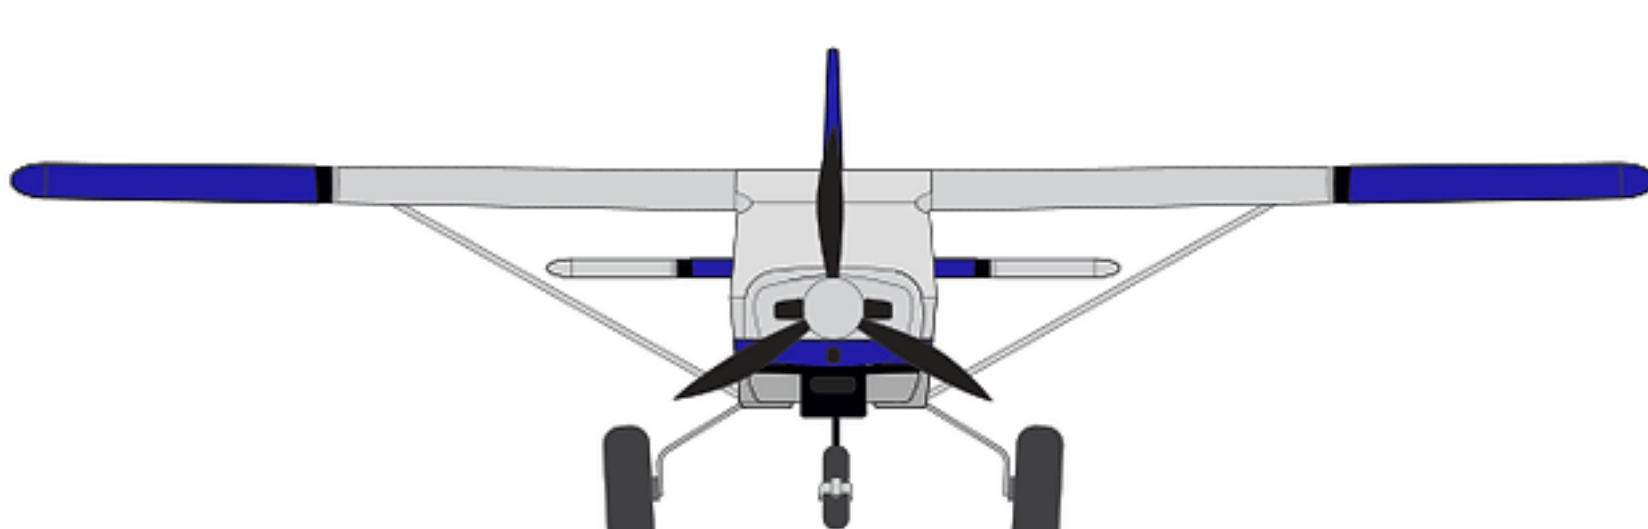

TAILDRAGGER PAINT SCHEMES

STANDARD SCHEME

CLASSIC SCHEME
+\$2,500

ENCORE SCHEME
+\$3,500

KNIGHT SCHEME
+\$3,500

SHIRLEY SCHEME
+\$3,500

TRIKE PAINT SCHEMES

STANDARD SCHEME

CLASSIC SCHEME
+\$2,500

ENCORE SCHEME
+\$3,500

KNIGHT SCHEME
+\$3,500

SHIRLEY SCHEME
+\$3,500