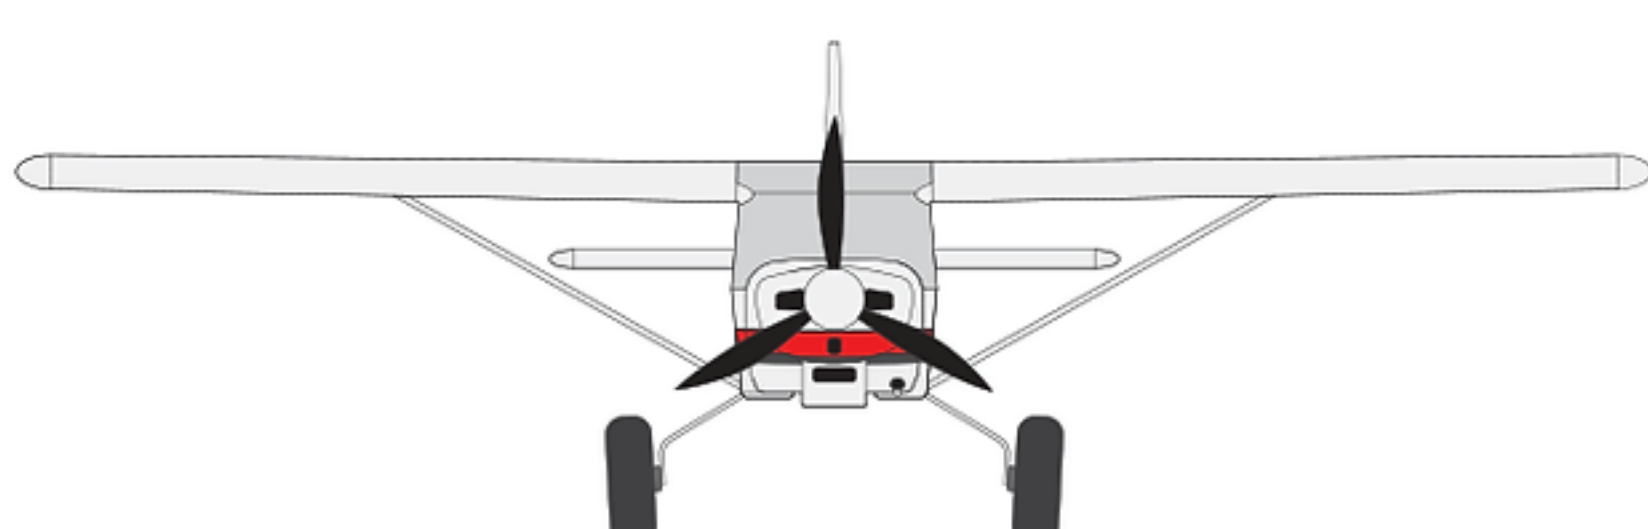

TAILDRAGGER PAINT SCHEMES

STANDARD SCHEME

CLASSIC SCHEME
+\$2,500

ENCORE SCHEME
+\$3,500

KNIGHT SCHEME
+\$3,500

SHIRLEY SCHEME
+\$3,500

TRIKE PAINT SCHEMES

STANDARD SCHEME

CLASSIC SCHEME
+\$2,500

ENCORE SCHEME
+\$3,500

KNIGHT SCHEME
+\$3,500

SHIRLEY SCHEME
+\$3,500