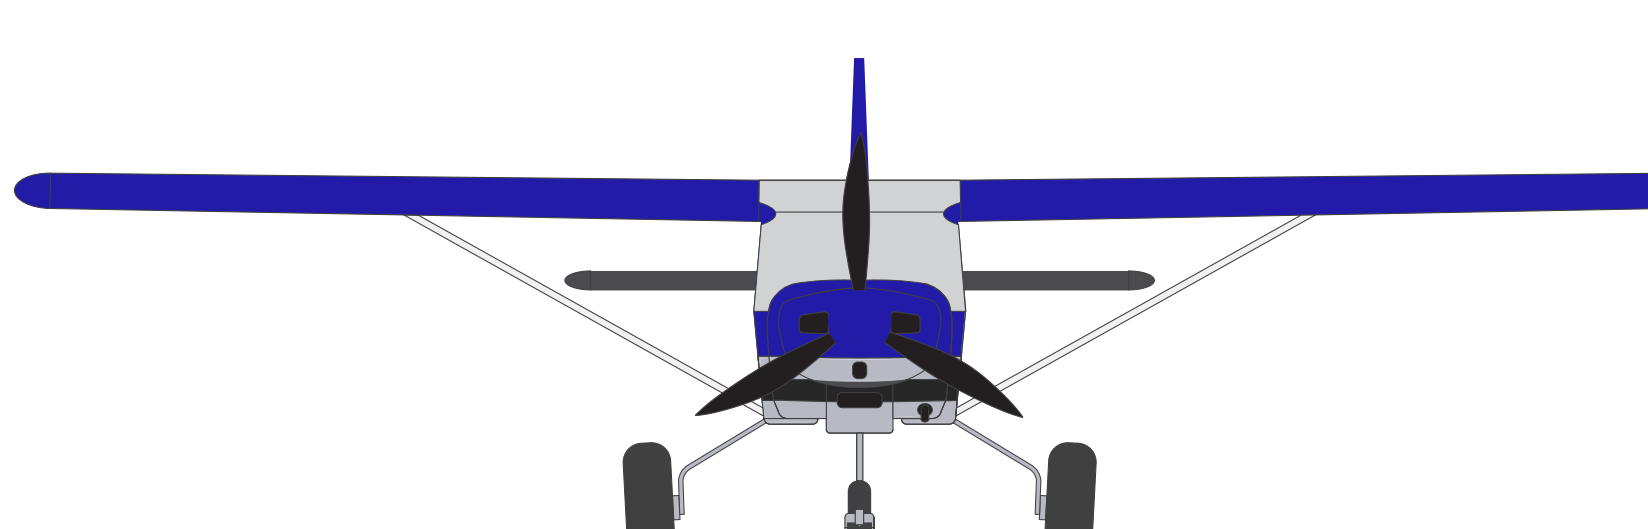

TAILDRAGGER PAINT SCHEMES

STANDARD SCHEME

CLASSIC SCHEME
+\$2,500

ENCORE SCHEME
+\$3,500

KNIGHT SCHEME
+\$3,500

SHIRLEY SCHEME
+\$3,500

TRIKE PAINT SCHEMES

STANDARD SCHEME

CLASSIC SCHEME
+\$2,500

ENCORE SCHEME
+\$3,500

KNIGHT SCHEME
+\$3,500

SHIRLEY SCHEME
+\$3,500