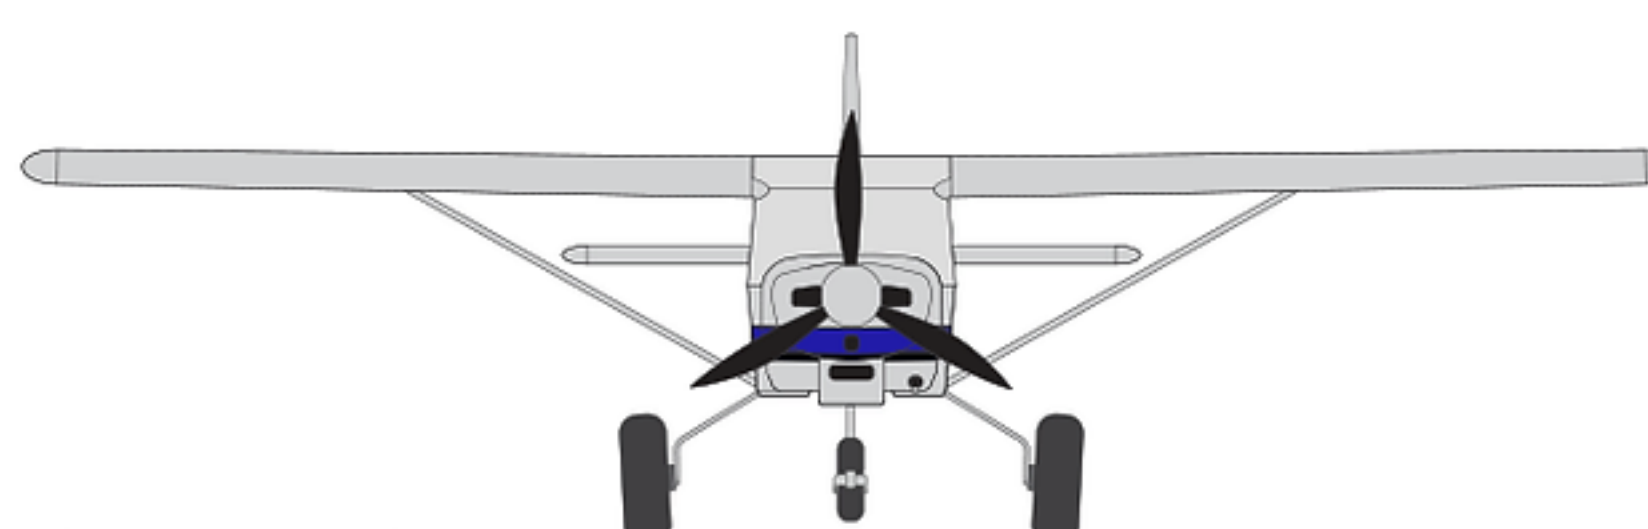

TAILDRAGGER PAINT SCHEMES

STANDARD SCHEME

CLASSIC SCHEME
+\$2,500

ENCORE SCHEME
+\$3,500

KNIGHT SCHEME
+\$3,500

SHIRLEY SCHEME
+\$3,500

TRIKE PAINT SCHEMES

STANDARD SCHEME

CLASSIC SCHEME
+\$2,500

ENCORE SCHEME
+\$3,500

KNIGHT SCHEME
+\$3,500

SHIRLEY SCHEME
+\$3,500