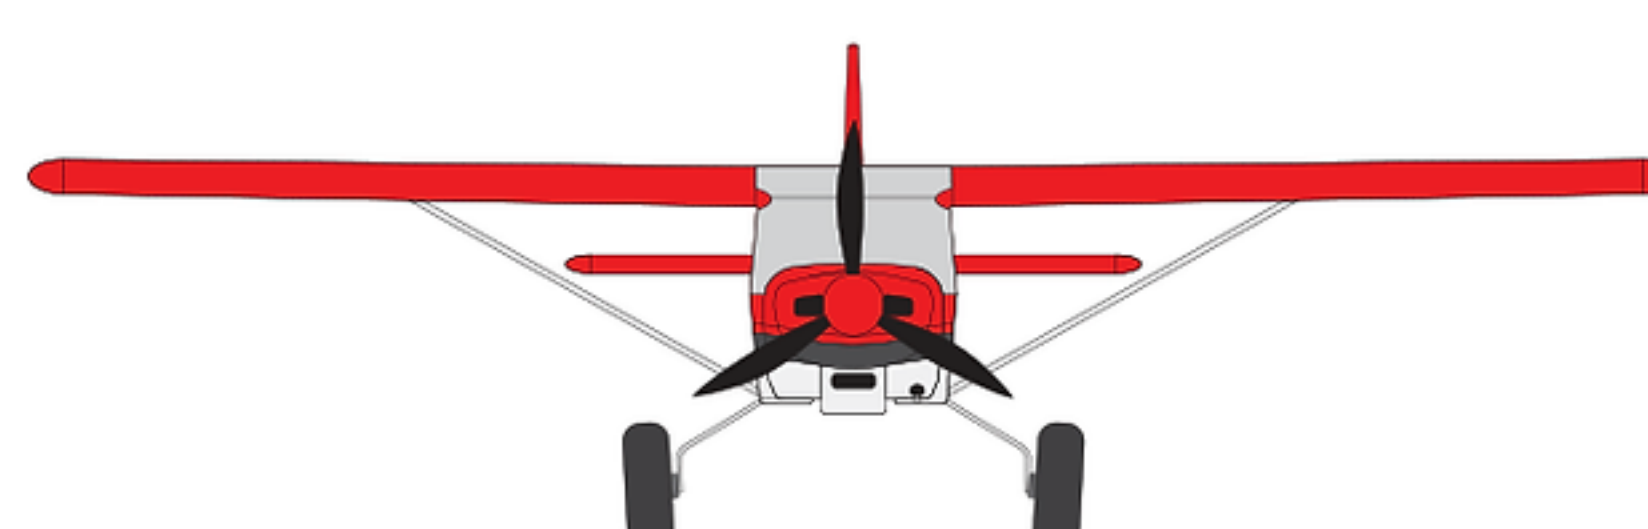

TAILDRAGGER PAINT SCHEMES

STANDARD SCHEME

CLASSIC SCHEME
+\$2,500

ENCORE SCHEME
+\$3,500

KNIGHT SCHEME
+\$3,500

SHIRLEY SCHEME
+\$3,500

TRIKE PAINT SCHEMES

STANDARD SCHEME

CLASSIC SCHEME
+\$2,500

ENCORE SCHEME
+\$3,500

KNIGHT SCHEME
+\$3,500

SHIRLEY SCHEME
+\$3,500