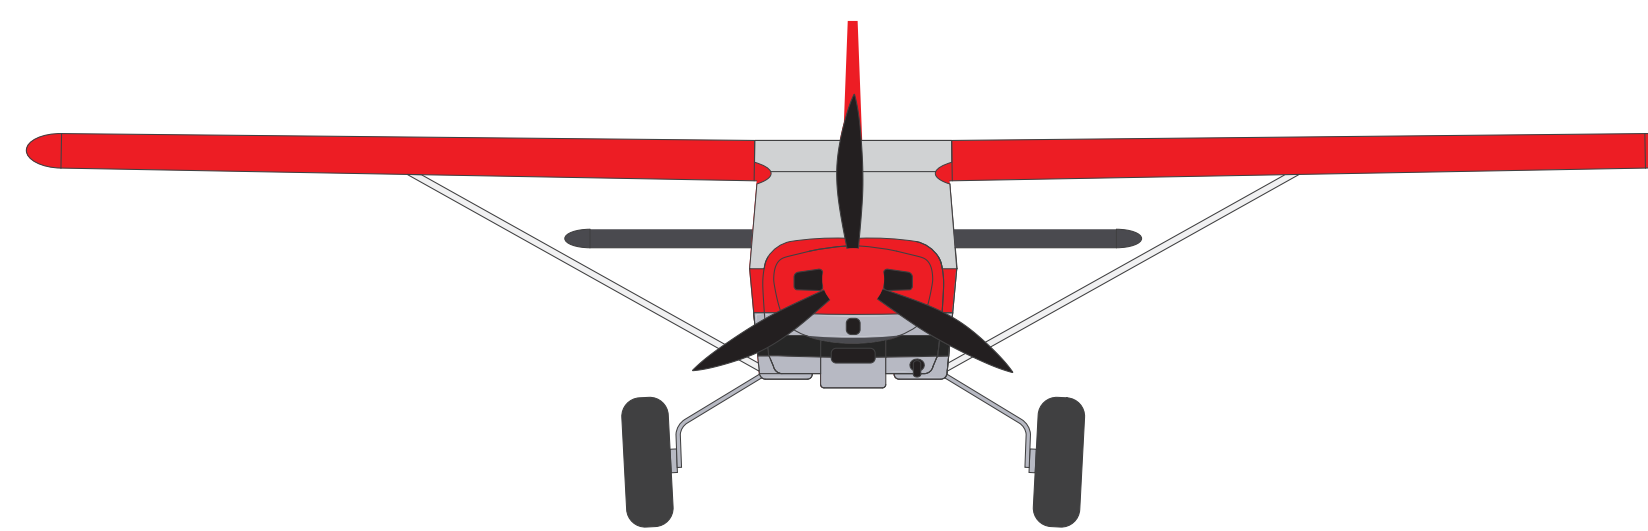

TAILDRAGGER PAINT SCHEMES

STANDARD SCHEME

CLASSIC SCHEME
+\$2,500

ENCORE SCHEME
+\$3,500

KNIGHT SCHEME
+\$3,500

SHIRLEY SCHEME
+\$3,500

TRIKE PAINT SCHEMES

STANDARD SCHEME

CLASSIC SCHEME
+\$2,500

ENCORE SCHEME
+\$3,500

KNIGHT SCHEME
+\$3,500

SHIRLEY SCHEME
+\$3,500