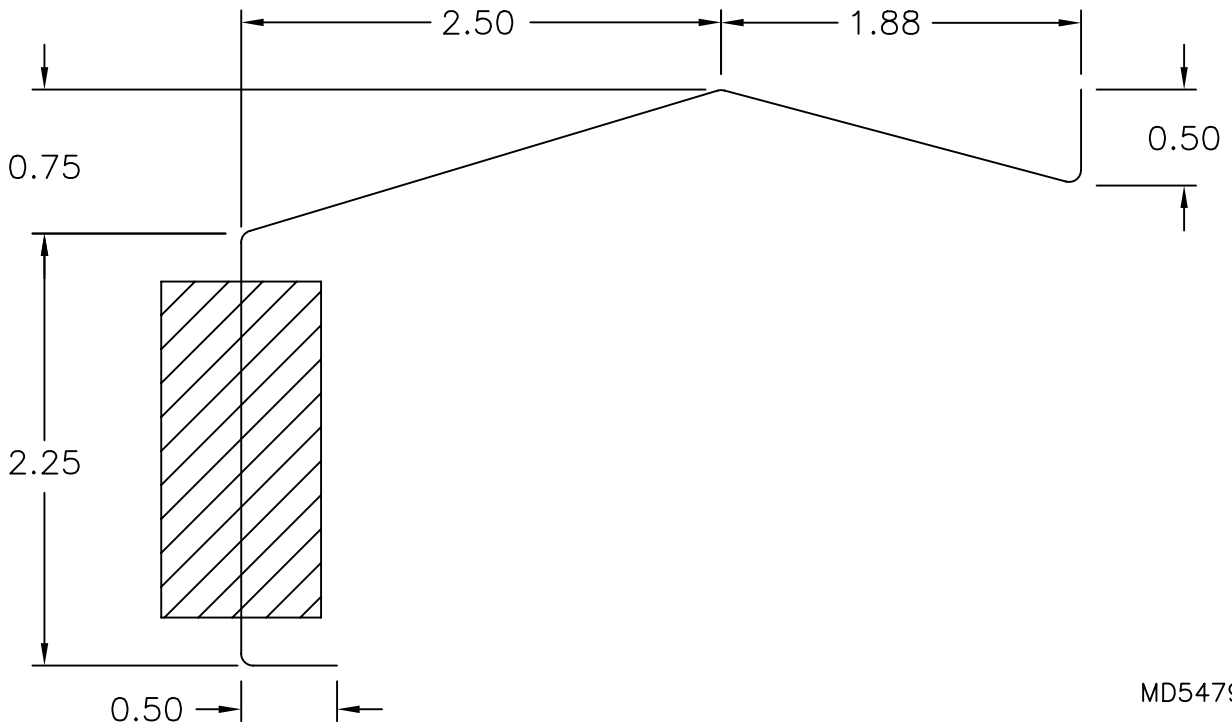

LEFT TANK

RIGHT TANK

MD5479

RANS S-19
FUEL FLOAT ARM
FIGURE XXX-XX

08/19/2009