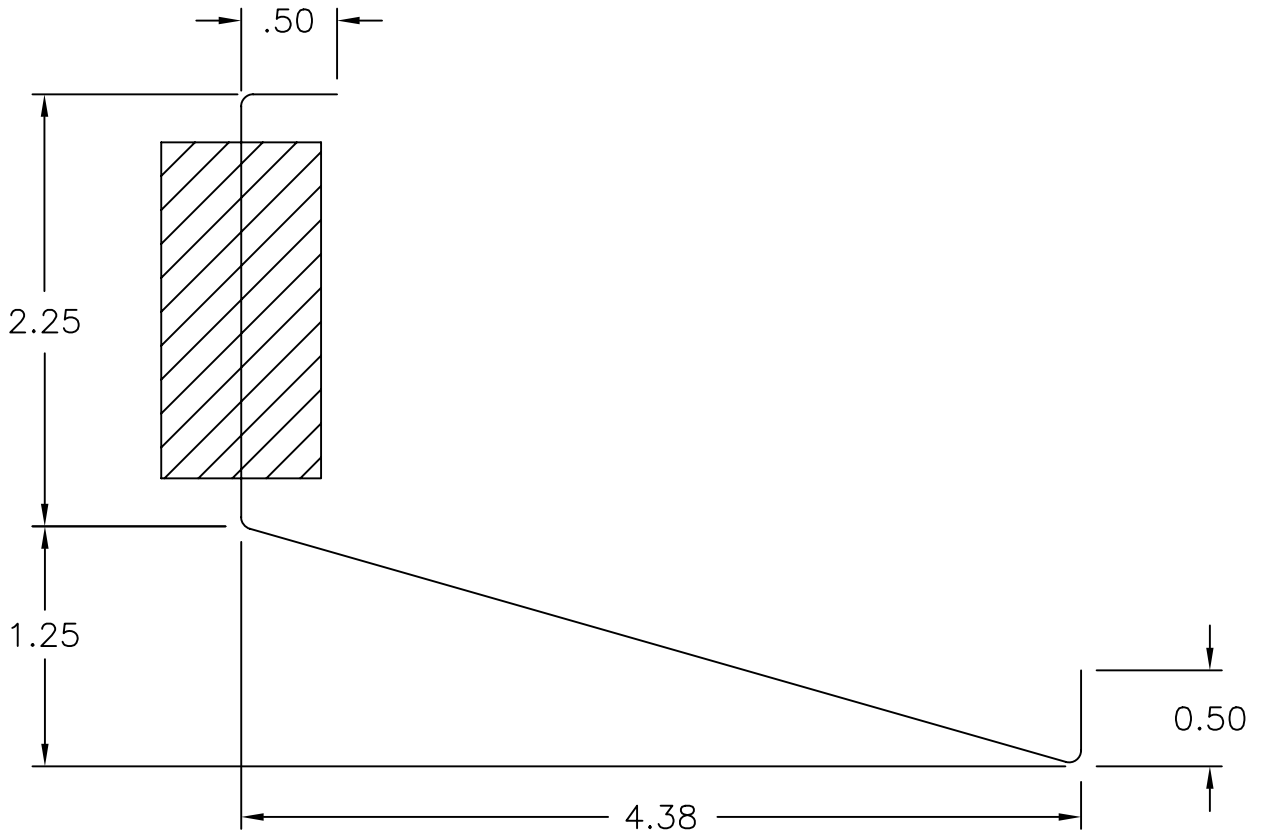

LEFT TANK

RIGHT TANK

MD5479

RANS S-19
FUEL FLOAT ARM
FIGURE XXX-XX

08/19/2009