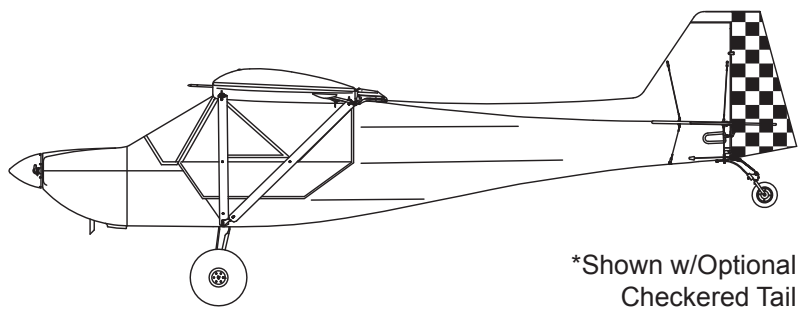

RANS S-7S

COURIER

2015

*Shown w/Optional
Checked Tail

4600 HIGHWAY 183 ALTERNATE
HAYS, KS 67601
(785) 625-6346
EMAIL: RANS@RANS.COM
WEBSITE: WWW.RANS.COM

DESIGNED BY:
RANDY SCHLITZER