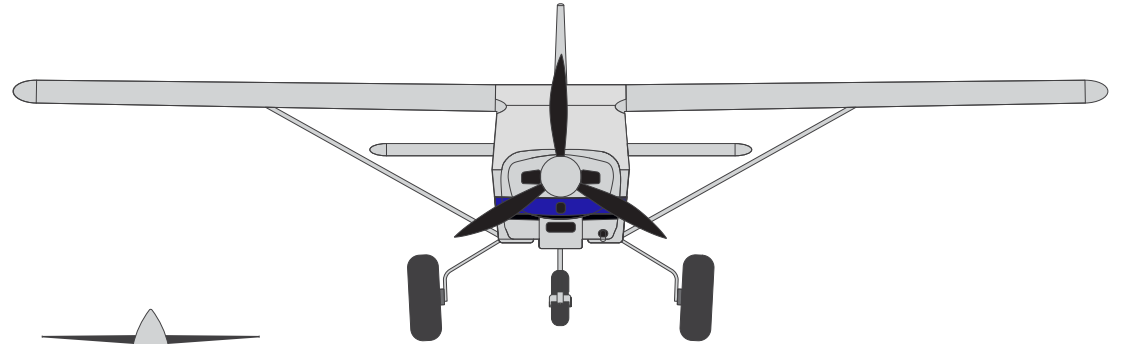

Shirley Scheme

MAROON / SILVER / CHARCOAL STRUT / N NUMBERS FILL / N NUMBERS STROKE / RANS ORBITAL

Customer:

S-21 Outbound / Taildragger

Doors Unpainted Solid Tail Group

Standard Scheme

BLUE / BLACK / SILVER STRUT / N NUMBERS FILL / N NUMBERS STROKE / RANS ORBITAL / OPTIONAL CHECKERED TAIL

Customer:

S-21 Outbound / Trike

Doors Unpainted

Classic Scheme

BLUE / BLACK / SILVER STRUT / N NUMBERS FILL / N NUMBERS STROKE / RANS ORBITAL / OPTIONAL CHECKERED TAIL

Customer:

S-21 Outbound / Trike

Doors Unpainted Solid Tail Group