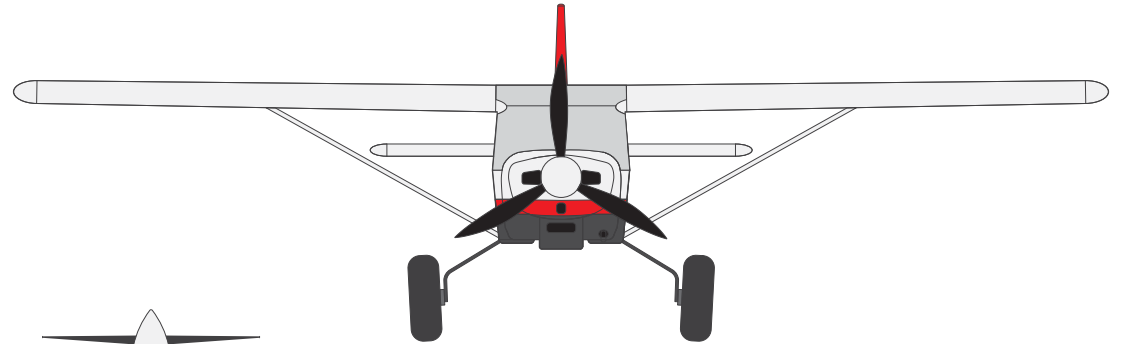

Standard Scheme

RED / CHARCOAL / WHITE STRUT / N NUMBERS FILL / N NUMBERS STROKE / RANS ORBITAL / OPTIONAL CHECKERED TAIL

Customer:

S-21 Outbound / Taildragger

Doors Unpainted

Classic Scheme

RED / CHARCOAL / WHITE STRUT / N NUMBERS FILL / N NUMBERS STROKE / RANS ORBITAL / OPTIONAL CHECKERED TAIL