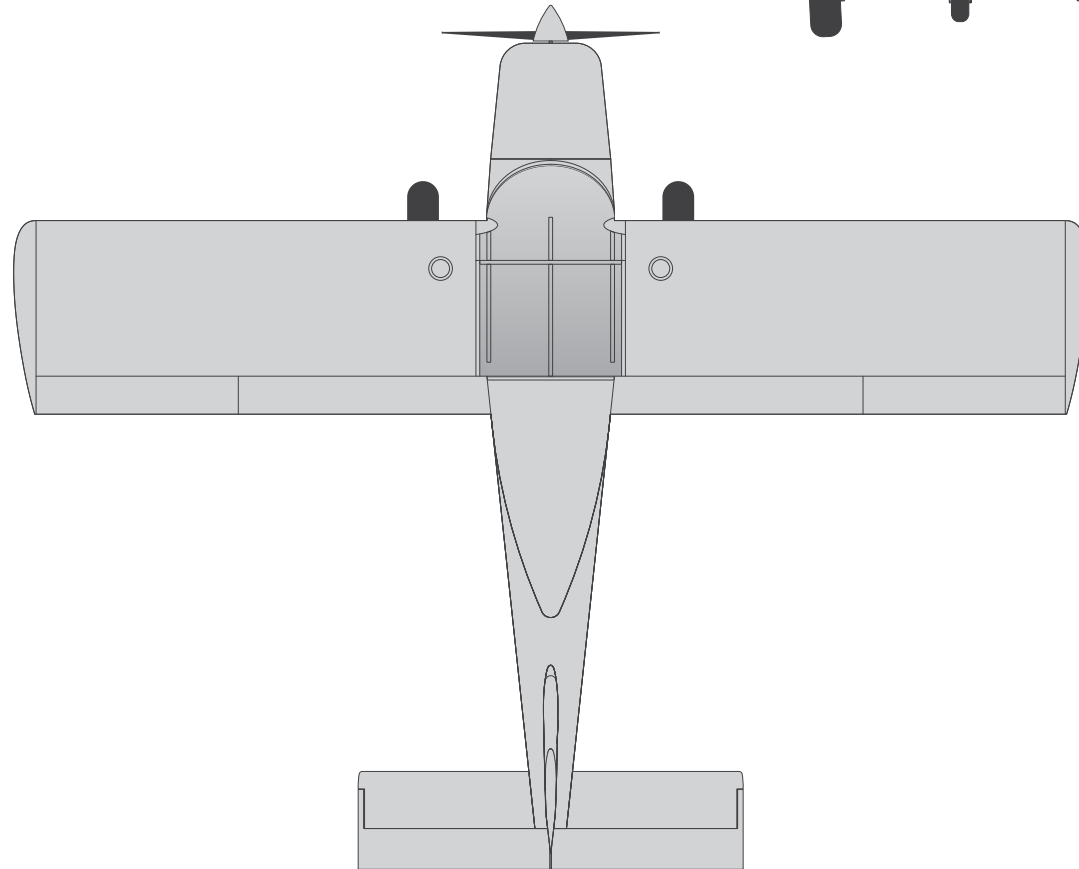

Shirley Scheme

MAROON / SILVER / CHARCOAL STRUT / N NUMBERS FILL / N NUMBERS STROKE / RANS ORBITAL

Customer:

S-21 Outbound / Taildragger

Doors Unpainted Solid Tail Group

Standard Scheme

BLUE / BLACK / SILVER STRUT / N NUMBERS FILL / N NUMBERS STROKE / RANS ORBITAL / OPTIONAL CHECKERED TAIL