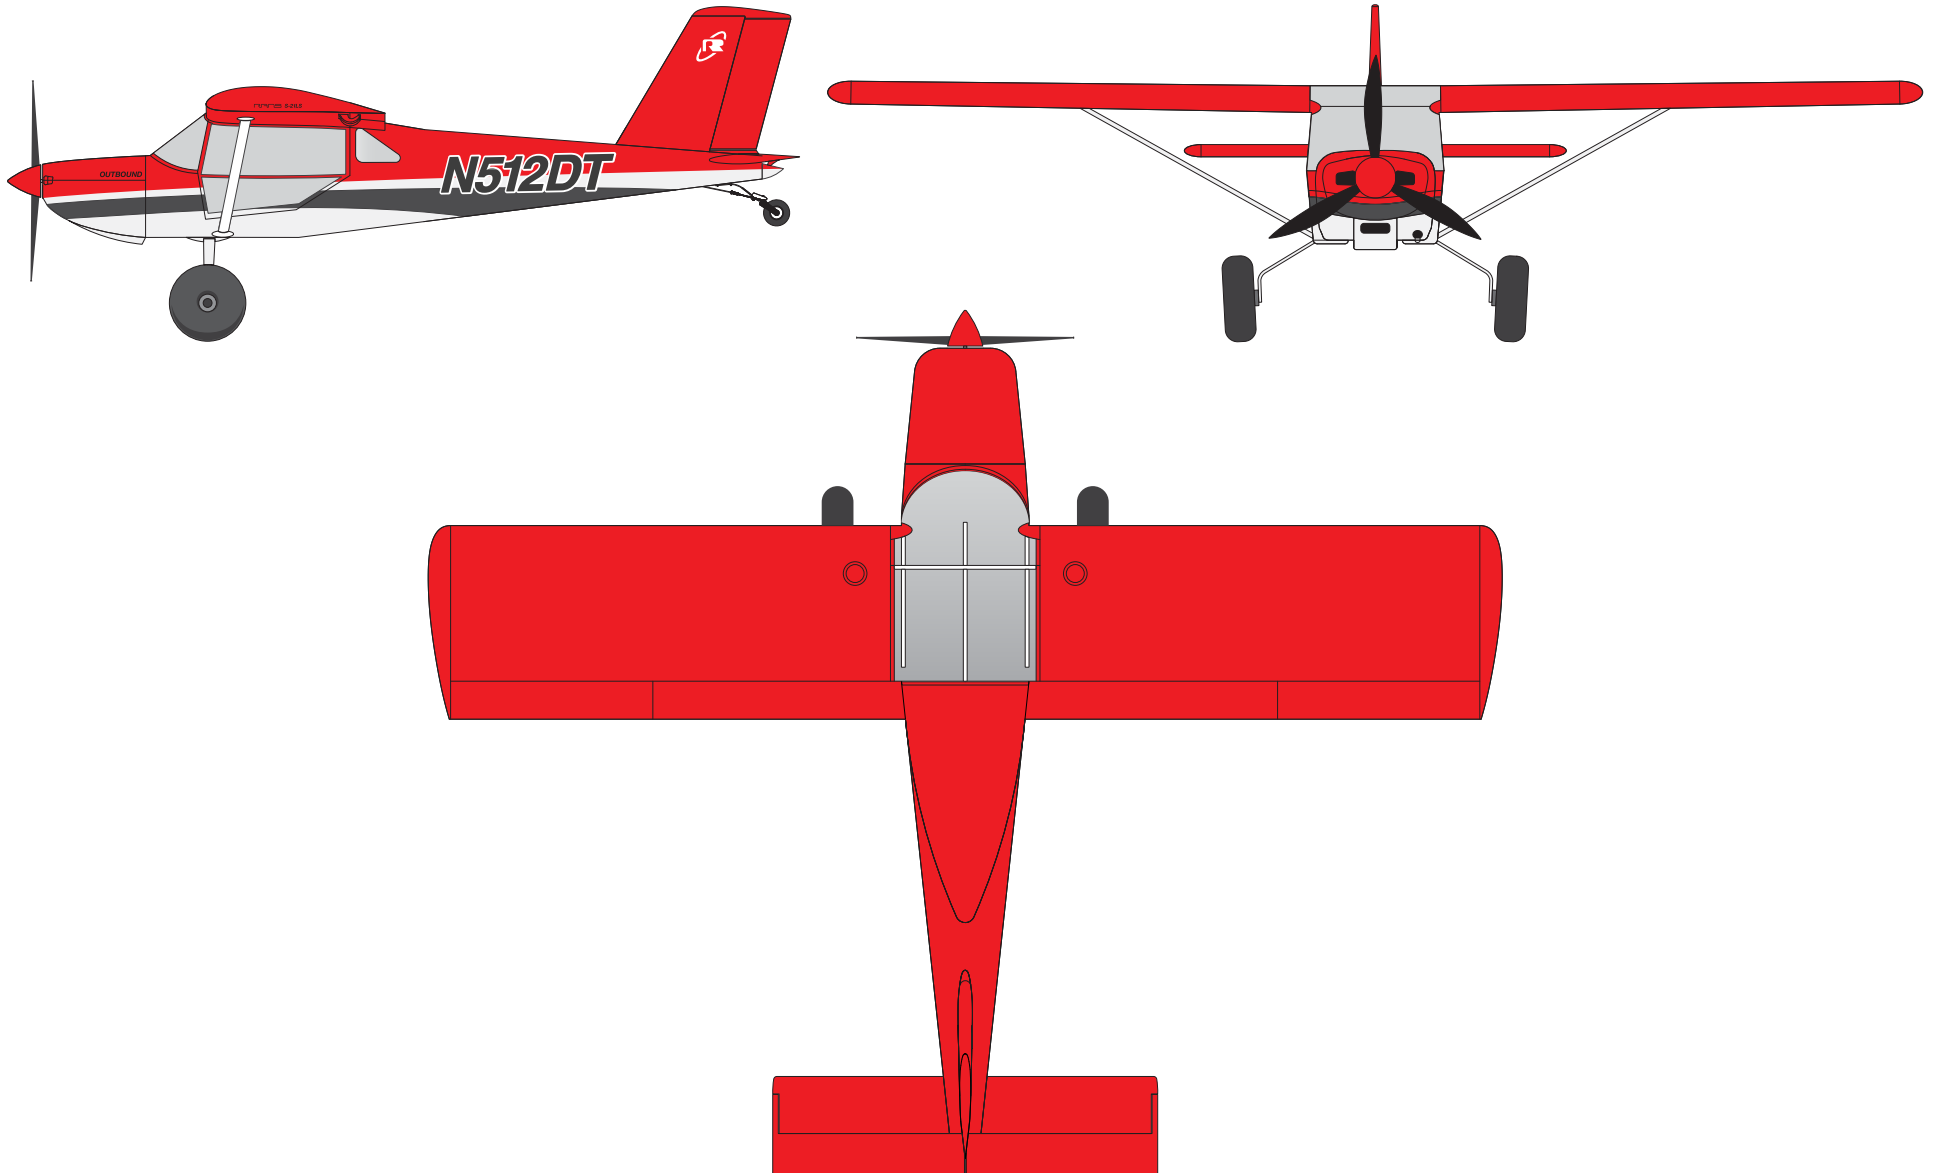

Standard Scheme

RED / CHARCOAL / WHITE STRUT / N NUMBERS FILL / N NUMBERS STROKE / RANS ORBITAL / OPTIONAL CHECKERED TAIL

Customer:

S-21 Outbound / Taildragger

Doors Unpainted

Classic Scheme

RED / CHARCOAL / WHITE STRUT / N NUMBERS FILL / N NUMBERS STROKE / RANS ORBITAL / OPTIONAL CHECKERED TAIL

Customer:

S-21 Outbound / Taildragger

Doors Unpainted Solid Tail Group

Encore Scheme

RED / CHARCOAL / SILVER / WHITE STRUT / N NUMBERS FILL / N NUMBERS STROKE / RANS ORBITAL / OPTIONAL CHECKERED TAIL

Doors Unpainted Wing & Tail Group Accents

Customer:

S-21 Outbound / Taildragger

Knight Scheme

RED / CHARCOAL / WHITE STRUT / N NUMBERS FILL / N NUMBERS STROKE / RANS ORBITAL / OPTIONAL CHECKERED TAIL

Customer:

S-21 Outbound / Taildragger

Doors Unpainted Solid Tail Group

Shirley Scheme

MAROON / SILVER / CHARCOAL STRUT / N NUMBERS FILL / N NUMBERS STROKE / RANS ORBITAL

Customer:

S-21 Outbound / Taildragger

Doors Unpainted Solid Tail Group

Standard Scheme

BLUE / BLACK / SILVER STRUT / N NUMBERS FILL / N NUMBERS STROKE / RANS ORBITAL / OPTIONAL CHECKERED TAIL