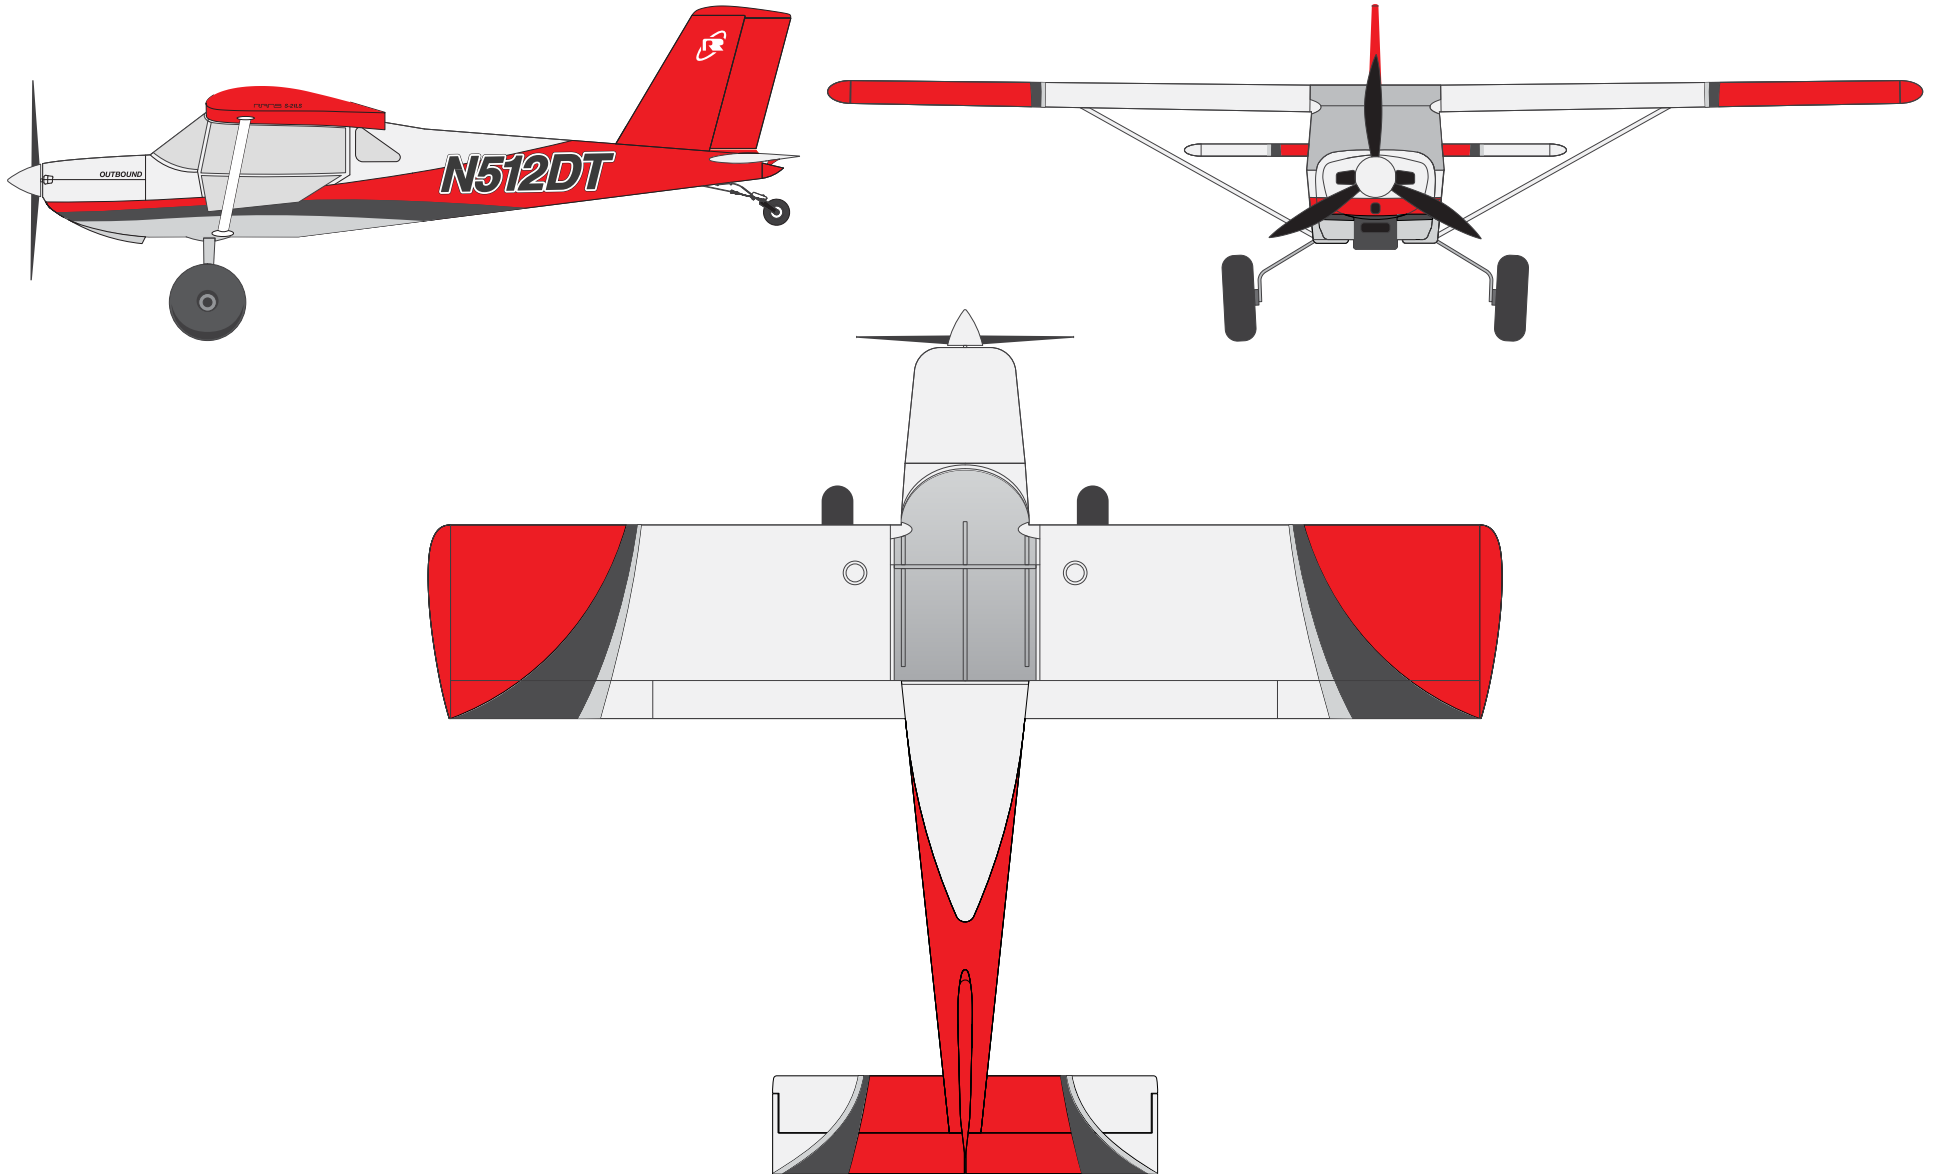

Standard Scheme

RED / CHARCOAL / WHITE STRUT / N NUMBERS FILL / N NUMBERS STROKE / RANS ORBITAL / OPTIONAL CHECKERED TAIL

Customer:

S-21 Outbound / Taildragger

Doors Unpainted

Classic Scheme

RED / CHARCOAL / WHITE STRUT / N NUMBERS FILL / N NUMBERS STROKE / RANS ORBITAL / OPTIONAL CHECKERED TAIL

Customer:

S-21 Outbound / Taildragger

Doors Unpainted Solid Tail Group

Encore Scheme

RED / CHARCOAL / SILVER / WHITE STRUT / N NUMBERS FILL / N NUMBERS STROKE / RANS ORBITAL / OPTIONAL CHECKERED TAIL

Doors Unpainted Wing & Tail Group Accents

Customer:

S-21 Outbound / Taildragger

Knight Scheme

RED / CHARCOAL / WHITE STRUT / N NUMBERS FILL / N NUMBERS STROKE / RANS ORBITAL / OPTIONAL CHECKERED TAIL

Customer:

S-21 Outbound / Taildragger

Doors Unpainted Solid Tail Group

Customer:

S-21 Outbound / Trike

Doors Unpainted

Classic Scheme

BLUE / BLACK / SILVER STRUT / N NUMBERS FILL / N NUMBERS STROKE / RANS ORBITAL / OPTIONAL CHECKERED TAIL

Customer:

S-21 Outbound / Trike

Doors Unpainted Solid Tail Group