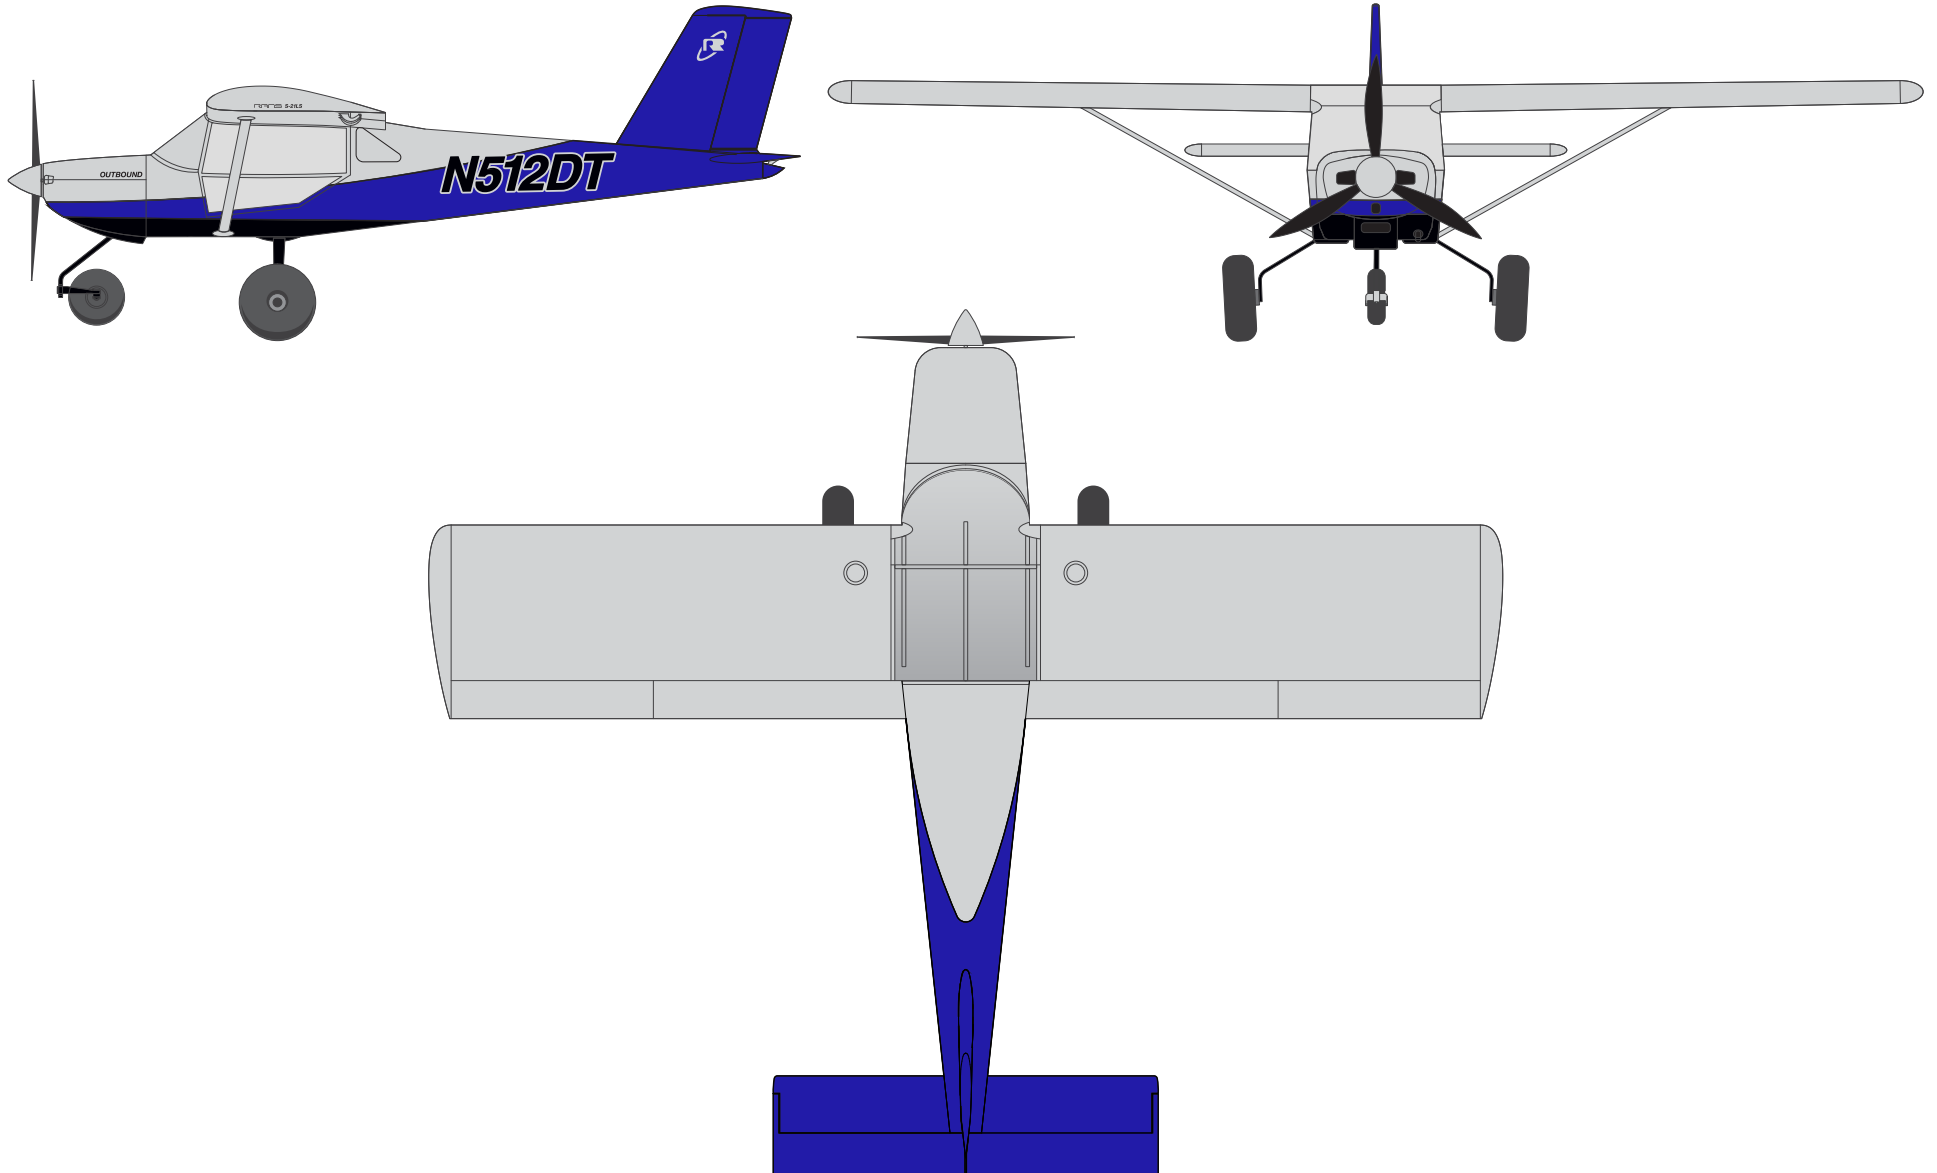

Standard Scheme

RED / CHARCOAL / WHITE STRUT / N NUMBERS FILL / N NUMBERS STROKE / RANS ORBITAL / OPTIONAL CHECKERED TAIL

Customer:

S-21 Outbound / Taildragger

Doors Unpainted

Classic Scheme

RED / CHARCOAL / WHITE STRUT / N NUMBERS FILL / N NUMBERS STROKE / RANS ORBITAL / OPTIONAL CHECKERED TAIL

Customer:

S-21 Outbound / Taildragger

Knight Scheme

RED / CHARCOAL / WHITE STRUT / N NUMBERS FILL / N NUMBERS STROKE / RANS ORBITAL / OPTIONAL CHECKERED TAIL

Customer:

S-21 Outbound / Taildragger

Doors Unpainted Solid Tail Group

Shirley Scheme

MAROON / SILVER / CHARCOAL STRUT / N NUMBERS FILL / N NUMBERS STROKE / RANS ORBITAL

Customer:

S-21 Outbound / Taildragger

Doors Unpainted Solid Tail Group

Standard Scheme

BLUE / BLACK / SILVER STRUT / N NUMBERS FILL / N NUMBERS STROKE / RANS ORBITAL / OPTIONAL CHECKERED TAIL

Customer:

S-21 Outbound / Trike

Doors Unpainted

Classic Scheme

BLUE / BLACK / SILVER STRUT / N NUMBERS FILL / N NUMBERS STROKE / RANS ORBITAL / OPTIONAL CHECKERED TAIL

Customer:

S-21 Outbound / Trike

Doors Unpainted Solid Tail Group