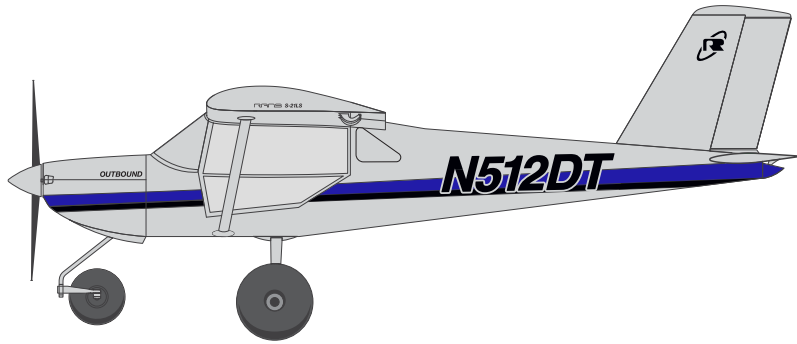

Customer:

S-21 Outbound / Taildragger

Knight Scheme

RED / CHARCOAL / WHITE STRUT / N NUMBERS FILL / N NUMBERS STROKE / RANS ORBITAL / OPTIONAL CHECKERED TAIL

Customer:

S-21 Outbound / Taildragger

Doors Unpainted Solid Tail Group

Shirley Scheme

MAROON / SILVER / CHARCOAL STRUT / N NUMBERS FILL / N NUMBERS STROKE / RANS ORBITAL

Customer:

S-21 Outbound / Taildragger

Doors Unpainted Solid Tail Group

Standard Scheme

BLUE / BLACK / SILVER STRUT / N NUMBERS FILL / N NUMBERS STROKE / RANS ORBITAL / OPTIONAL CHECKERED TAIL

Customer:

S-21 Outbound / Trike

Doors Unpainted

Classic Scheme

BLUE / BLACK / SILVER STRUT / N NUMBERS FILL / N NUMBERS STROKE / RANS ORBITAL / OPTIONAL CHECKERED TAIL

Customer:

S-21 Outbound / Trike

Doors Unpainted Solid Tail Group