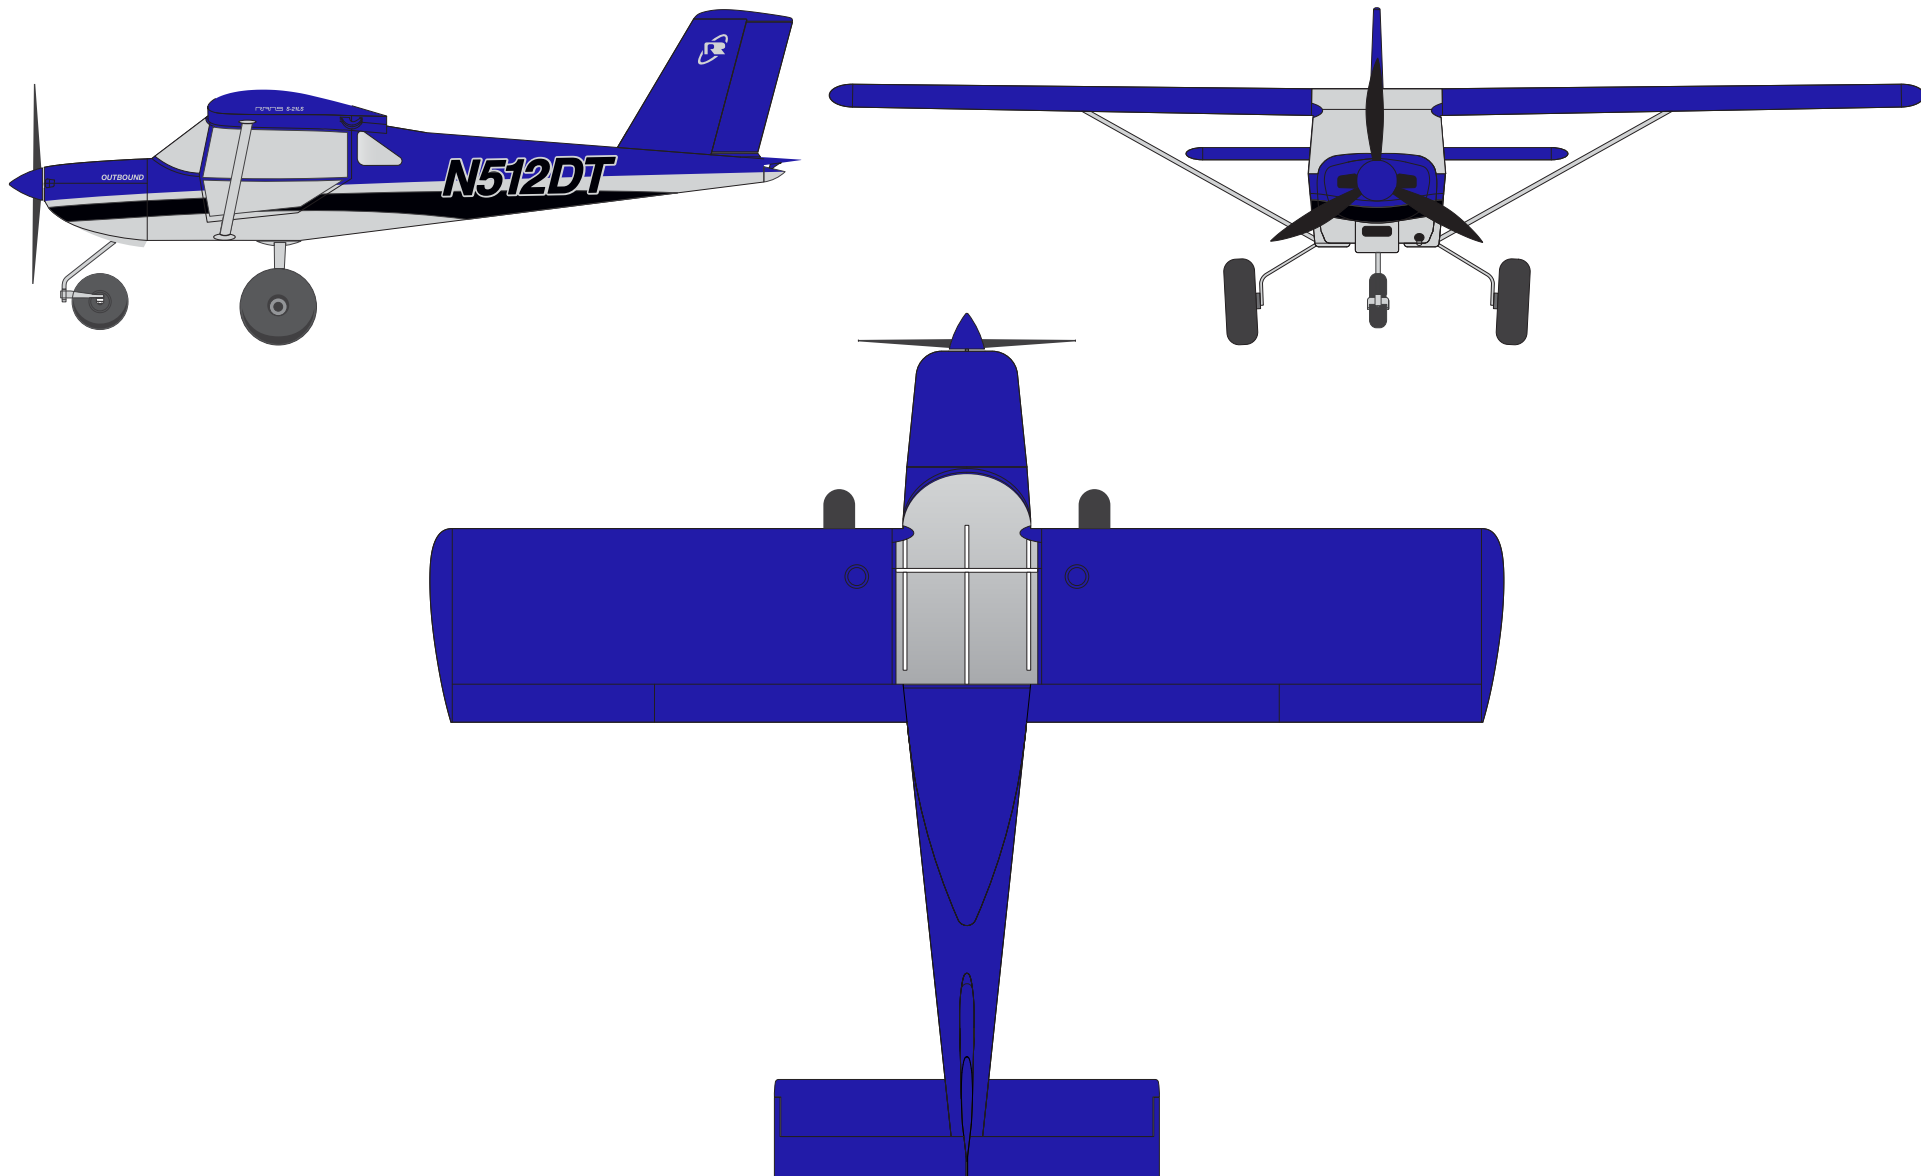

Standard Scheme

RED / CHARCOAL / WHITE STRUT / N NUMBERS FILL / N NUMBERS STROKE / RANS ORBITAL / OPTIONAL CHECKERED TAIL

Customer:

S-21 Outbound / Taildragger

Doors Unpainted

Classic Scheme

RED / CHARCOAL / WHITE STRUT / N NUMBERS FILL / N NUMBERS STROKE / RANS ORBITAL / OPTIONAL CHECKERED TAIL

Customer:

S-21 Outbound / Taildragger

Knight Scheme

RED / CHARCOAL / WHITE STRUT / N NUMBERS FILL / N NUMBERS STROKE / RANS ORBITAL / OPTIONAL CHECKERED TAIL

Customer:

S-21 Outbound / Taildragger

Doors Unpainted Solid Tail Group

Encore Scheme

BLUE / BLACK / GRAY / SILVER STRUT / N NUMBERS FILL / N NUMBERS STROKE / RANS ORBITAL / OPTIONAL CHECKERED TAIL

Doors Unpainted Wing & Tail Group Accents

Customer:

S-21 Outbound / Trike

Knight Scheme

BLUE / BLACK / SILVER STRUT / N NUMBERS FILL / N NUMBERS STROKE / RANS ORBITAL / OPTIONAL CHECKERED TAIL

Customer:

S-21 Outbound / Trike

Doors Unpainted Solid Tail Group

Shirley Scheme

MAROON / SILVER / CHARCOAL STRUT / N NUMBERS FILL / N NUMBERS STROKE / RANS ORBITAL