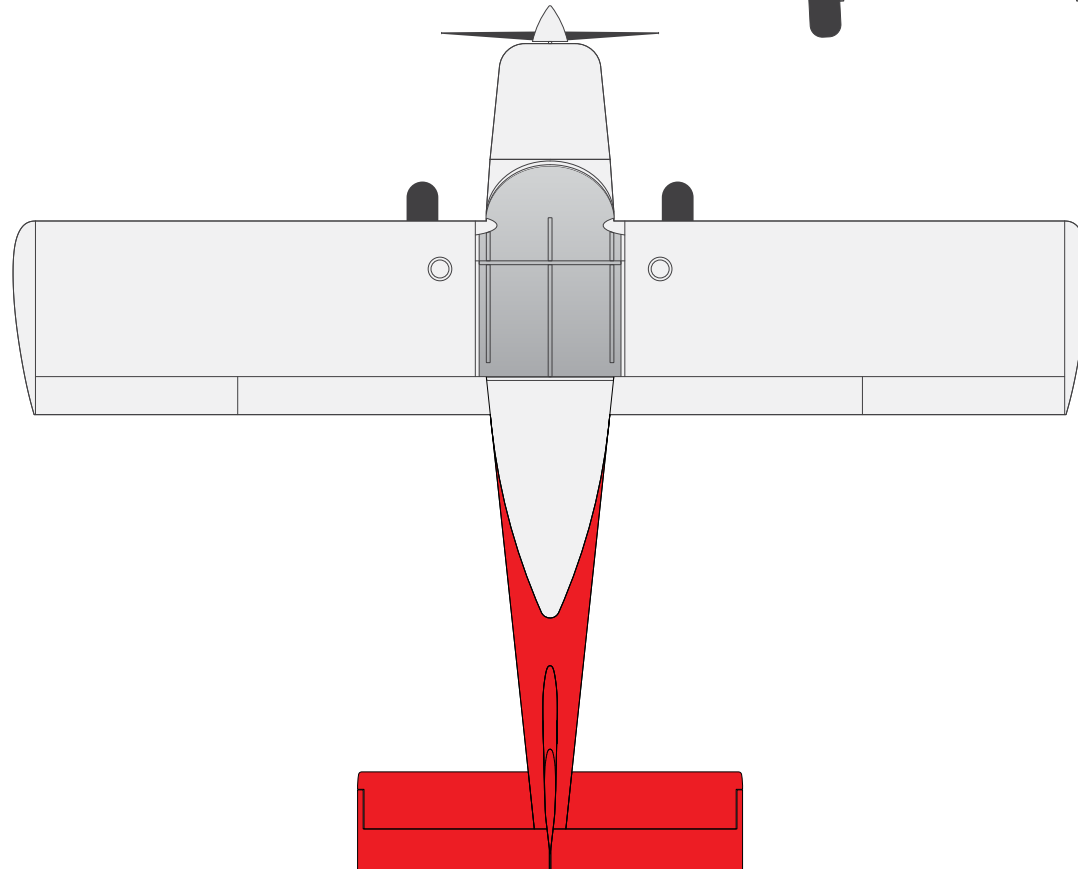

Standard Scheme

RED / CHARCOAL / WHITE STRUT / N NUMBERS FILL / N NUMBERS STROKE / RANS ORBITAL / OPTIONAL CHECKERED TAIL

Customer:

S-21 Outbound / Taildragger

Doors Unpainted

Classic Scheme

RED / CHARCOAL / WHITE STRUT / N NUMBERS FILL / N NUMBERS STROKE / RANS ORBITAL / OPTIONAL CHECKERED TAIL

Customer:

S-21 Outbound / Taildragger

Knight Scheme

RED / CHARCOAL / WHITE STRUT / N NUMBERS FILL / N NUMBERS STROKE / RANS ORBITAL / OPTIONAL CHECKERED TAIL

Customer:

S-21 Outbound / Taildragger

Doors Unpainted Solid Tail Group