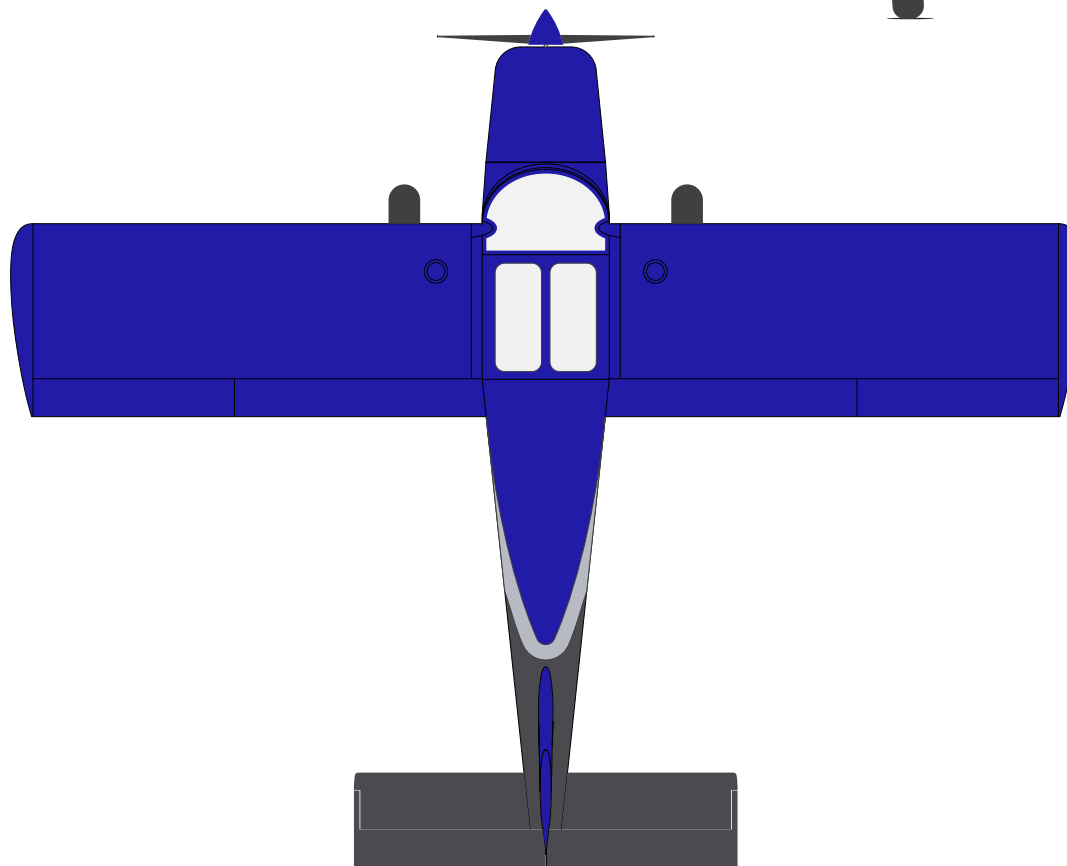

Standard Scheme

RED / CHARCOAL / WHITE STRUT / N NUMBERS FILL / N NUMBERS STROKE / RANS ORBITAL / OPTIONAL CHECKERED TAIL

Customer:

S-21 Outbound / Taildragger

Doors Unpainted

Classic Scheme

RED / CHARCOAL / WHITE STRUT / N NUMBERS FILL / N NUMBERS STROKE / RANS ORBITAL / OPTIONAL CHECKERED TAIL

Customer:

S-21 Outbound / Taildragger

Knight Scheme

RED / CHARCOAL / WHITE STRUT / N NUMBERS FILL / N NUMBERS STROKE / RANS ORBITAL / OPTIONAL CHECKERED TAIL

Customer:

S-21 Outbound / Taildragger

Doors Unpainted Solid Tail Group

Encore Scheme

BLUE / BLACK / GRAY / SILVER STRUT / N NUMBERS FILL / N NUMBERS STROKE / RANS ORBITAL / OPTIONAL CHECKERED TAIL

Doors Unpainted Wing & Tail Group Accents

Customer:

S-21 Outbound / Trike

Knight Scheme

BLUE / BLACK / SILVER STRUT / N NUMBERS FILL / N NUMBERS STROKE / RANS ORBITAL / OPTIONAL CHECKERED TAIL

Customer:

S-21 Outbound / Trike

Doors Unpainted Solid Tail Group

Shirley Scheme

MAROON / SILVER / CHARCOAL STRUT / N NUMBERS FILL / N NUMBERS STROKE / RANS ORBITAL