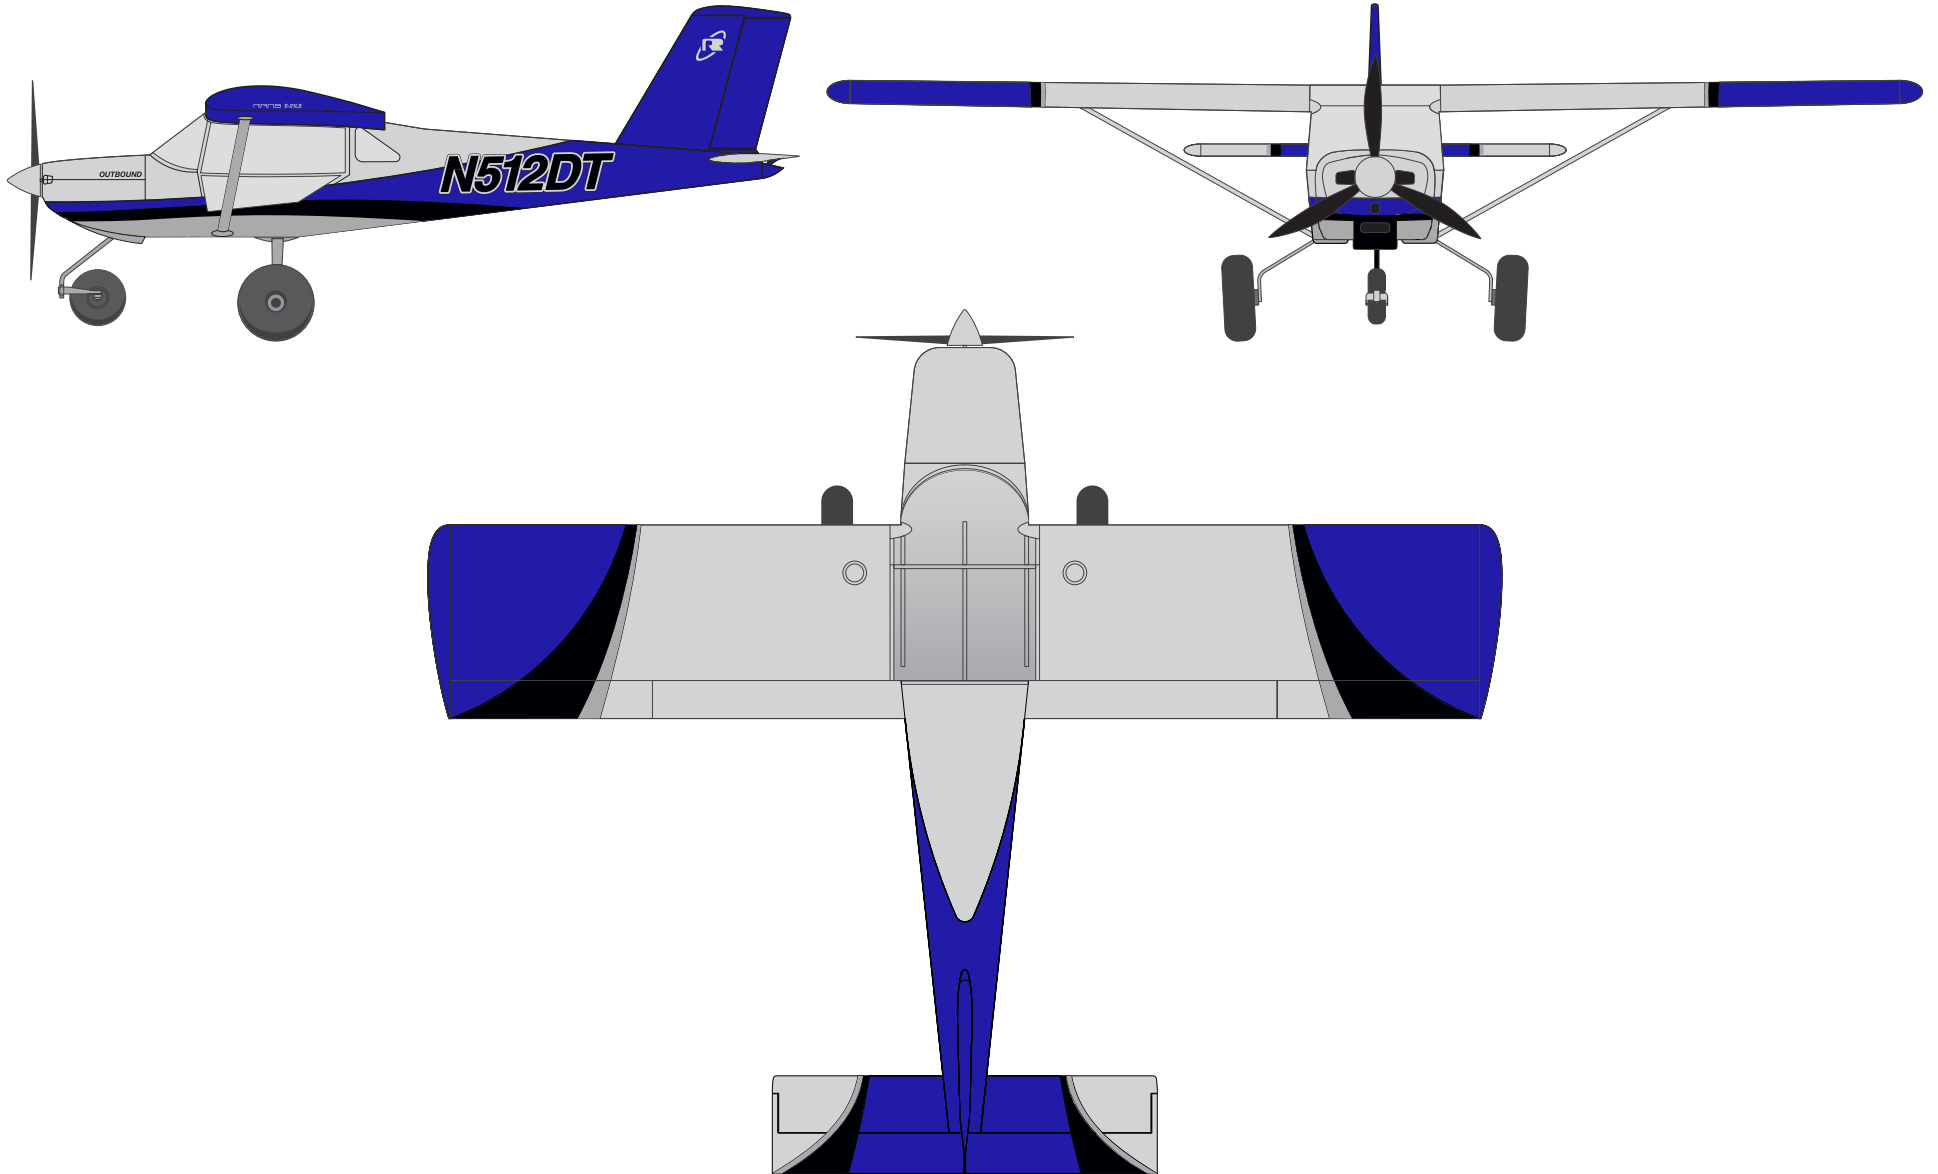

Customer:

S-21 Outbound / Taildragger

Knight Scheme

RED / CHARCOAL / WHITE STRUT / N NUMBERS FILL / N NUMBERS STROKE / RANS ORBITAL / OPTIONAL CHECKERED TAIL

Customer:

S-21 Outbound / Taildragger

Doors Unpainted Solid Tail Group

Shirley Scheme

MAROON / SILVER / CHARCOAL STRUT / N NUMBERS FILL / N NUMBERS STROKE / RANS ORBITAL

Customer:

S-21 Outbound / Taildragger

Doors Unpainted Solid Tail Group

Standard Scheme

BLUE / BLACK / SILVER STRUT / N NUMBERS FILL / N NUMBERS STROKE / RANS ORBITAL / OPTIONAL CHECKERED TAIL

Customer:

S-21 Outbound / Trike

Doors Unpainted

Classic Scheme

BLUE / BLACK / SILVER STRUT / N NUMBERS FILL / N NUMBERS STROKE / RANS ORBITAL / OPTIONAL CHECKERED TAIL

Customer:

S-21 Outbound / Trike

Doors Unpainted Solid Tail Group

Encore Scheme

BLUE / BLACK / GRAY / SILVER STRUT / N NUMBERS FILL / N NUMBERS STROKE / RANS ORBITAL / OPTIONAL CHECKERED TAIL

Doors Unpainted Wing & Tail Group Accents

Customer:

S-21 Outbound / Trike

Knight Scheme